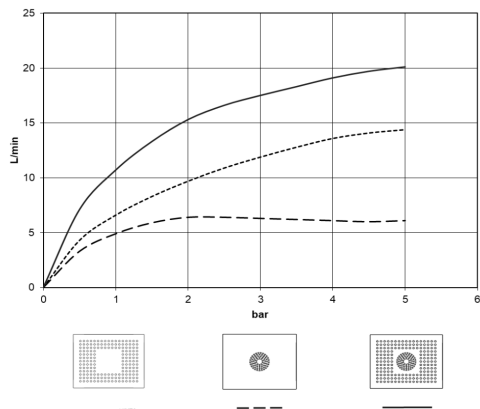

Rain shower for surface-mounted ceiling installation 300 x 240 mm - Brushed Durabrace (23kt Gold)

IMO

28 041 980

Fits: IMO, LULU, MEM, CL.1, CYO

- rain shower 300 x 240mm
- PURE RAIN, max. flow rate 12 l/min (at 3 bar)
- PURIFY RAIN, max. flow rate 6 l/min (at 3 bar)
- Distance to ceiling from bottom edge of shower 40 mm
- with anti-scale system
- For simultaneous control of the jet types, we recommend the xTool thermostat module
- Not suitable for use in a steam room.

Required miscellaneous

Concealed ceiling installation box 35 041 970 90 with ceiling fixing -

- min. recess depth 90 mm
- max. recess depth 115 mm
- 2x female thread 1/2" outlet
- concealed rough parts

Rain shower for surface-mounted ceiling installation 300 x 240 mm - Brushed Durabronz (23kt Gold)

28 041 980
mm [inches]

Flow rate chart

Certificates

LGA_38401.

28 041 980

Spare parts list

No.	Item Number	Name	Quantity used	Delivery time
1	90 17 20 263 00 90	fixing set	1	2
2	90 24 03 309 01 90	connection	1	2
3	90 24 03 309 00 90	connection	1	2