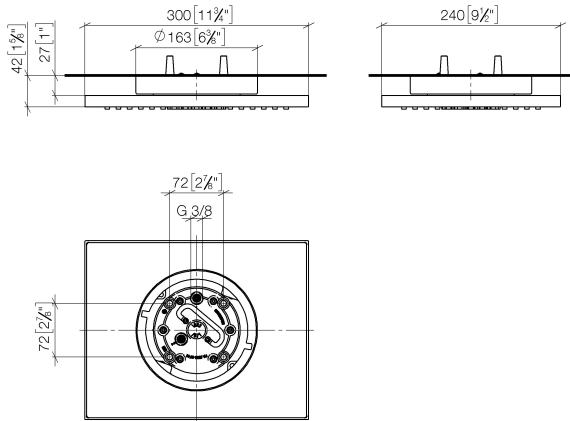

Rain shower for surface-mounted ceiling installation 300 x 240 mm - Brushed Durabrace (23kt Gold)

IMO

28 041 980

Fits: IMO, LULU, MEM, CL.1, CYO

- rain shower 300 x 240mm
- PURE RAIN, max. flow rate 12 l/min (at 3 bar)
- PURIFY RAIN, max. flow rate 6 l/min (at 3 bar)
- Distance to ceiling from bottom edge of shower 40 mm
- with anti-scale system
- For simultaneous control of the jet types, we recommend the xTool thermostat module
- Not suitable for use in a steam room.

Required miscellaneous

Concealed ceiling installation box 35 041 970 90 with ceiling fixing -

- min. recess depth 90 mm
- max. recess depth 115 mm
- 2x female thread 1/2" outlet
- concealed rough parts

Rain shower for surface-mounted ceiling installation 300 x 240 mm - Brushed Durabronz (23kt Gold)

28 041 980
mm [inches]

Flow rate chart

Certificates

LGA_38401.

28 041 980

Spare parts list

No.	Item Number	Name	Quantity used	Delivery time
1	90 17 20 263 00 90	fixing set	1	2
2	90 24 03 309 01 90	connection	1	2
3	90 24 03 309 00 90	connection	1	2