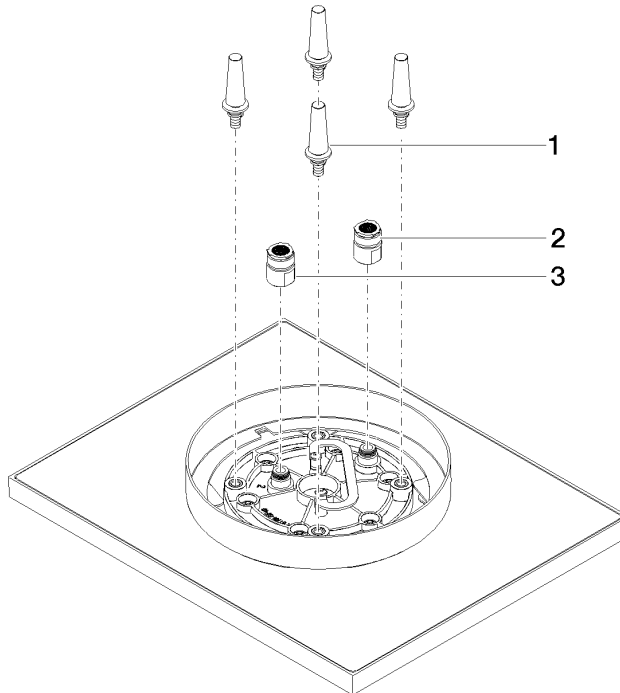

Rain shower for surface-mounted ceiling installation 300 x 240 mm - Brushed Durabrace (23kt Gold)

IMO

28 041 980

Fits: IMO, LULU, MEM, CL.1, CYO

- rain shower 300 x 240mm
- PURE RAIN, max. flow rate 12 l/min (at 3 bar)
- PURIFY RAIN, max. flow rate 6 l/min (at 3 bar)
- Distance to ceiling from bottom edge of shower 40 mm
- with anti-scale system
- For simultaneous control of the jet types, we recommend the xTool thermostat module
- Not suitable for use in a steam room.

Required miscellaneous

Concealed ceiling installation box 35 041 970 90 with ceiling fixing -

- min. recess depth 90 mm
- max. recess depth 115 mm
- 2x female thread 1/2" outlet
- concealed rough parts

Rain shower for surface-mounted ceiling installation 300 x 240 mm - Brushed Durabronz (23kt Gold)

28 041 980
mm [inches]

Flow rate chart

Certificates

LGA_38401.

28 041 980

Spare parts list

No.	Item Number	Name	Quantity used	Delivery time
1	90 17 20 263 00 90	fixing set	1	2
2	90 24 03 309 01 90	connection	1	2
3	90 24 03 309 00 90	connection	1	2