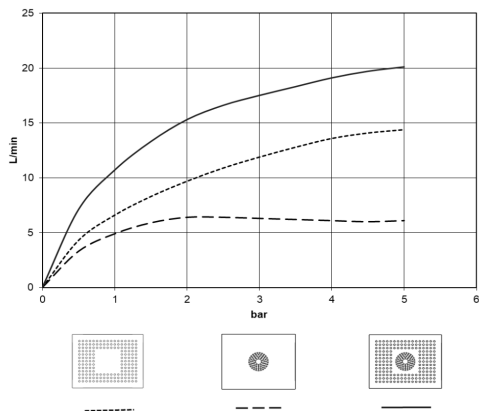

## Rain shower for recessed ceiling installation with light 300 x 240 mm - Brushed Platinum

IMO

28 044 980

Fits: IMO, LULU, MEM, CL.1, CYO

- rain shower 300 x 240mm
- PURE RAIN, max. flow rate 12 l/min (at 3 bar)
- PURIFY RAIN, max. flow rate 6 l/min (at 3 bar)
- min. recess depth 137 mm
- with anti-scale system
- central RGBW LED spot
- RGBW LED ambient lighting
- For simultaneous control of the jet types, we recommend the xTool thermostat module
- Provided by customer: Zigbee gateway
- Not suitable for use in a steam room.
- WRAS 240502006

#### Concealed ceiling installation box for recessed ceiling installation with light - 35 044 970 90

- flush-mounted installation box 360x300 mm RAL 9003 signal white
- recess depth 137mm
- Supply pipe 7 m
- concealed rough parts
- Input 100-240V AC 50-60Hz
- Output 12V DC SELV / Class II
- ZigBee Light Link RGBW controller
- Provided by customer: Zigbee gateway

**Rain shower for recessed ceiling installation with light 300 x 240 mm - Brushed Platinum**

IMO

28 044 980  
mm [inches]

**Flow rate chart**

**Codes & Standards**

DIN 4109

ISO 3822

Scottish Water  
Byelaws