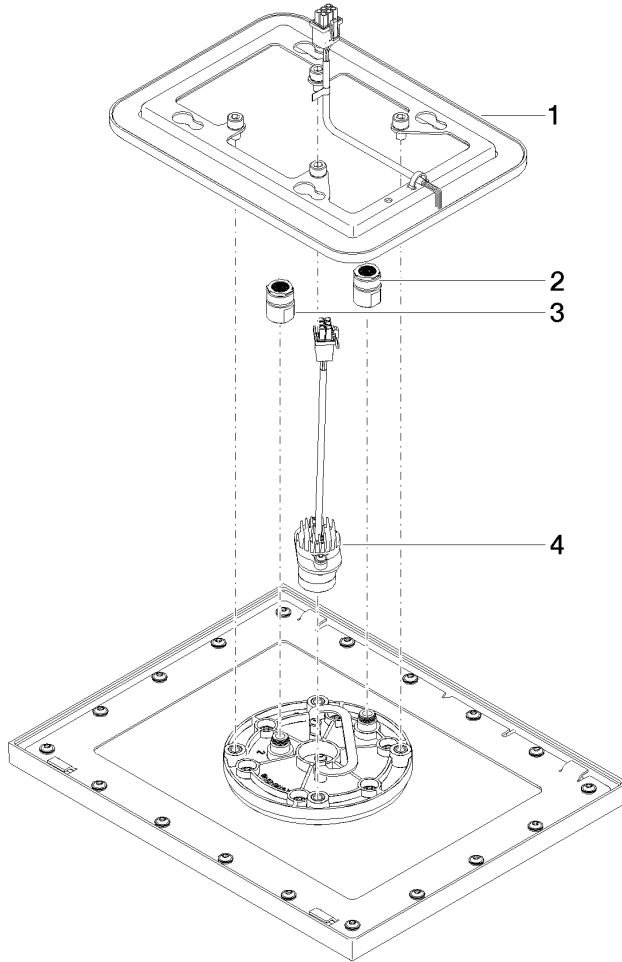

#### Concealed ceiling installation box for recessed ceiling installation with light - 35 044 970 90

- flush-mounted installation box 360x300 mm RAL 9003 signal white
- recess depth 137mm
- Supply pipe 7 m
- concealed rough parts
- Input 100-240V AC 50-60Hz
- Output 12V DC SELV / Class II
- ZigBee Light Link RGBW controller
- Provided by customer: Zigbee gateway

**Rain shower for recessed ceiling installation with light 300 x 240 mm - Brushed Platinum**

IMO

28 044 980  
mm [inches]

**Flow rate chart**

**Codes & Standards**

DIN 4109

ISO 3822

Scottish Water  
Byelaws

UK Water Supply  
Regulations

**Ü-Zeichen**

Rain shower for recessed ceiling installation with light 300 x 240 mm - Brushed  
Platinum

---

IMO

28 044 980

Certificates

---

LGA\_38

WRAS\_240502

28 044 980

Product version from 5/1/2022

Rain shower for recessed ceiling installation with light 300 x 240 mm - Brushed  
Platinum

IMO

28 044 980