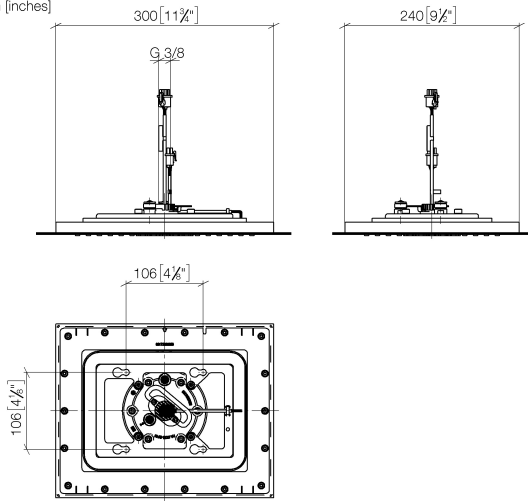

## Rain shower for recessed ceiling installation with light 300 x 240 mm - Brushed Platinum

IMO

28 044 980

Fits: IMO, LULU, MEM, CL.1, CYO

- rain shower 300 x 240mm
- PURE RAIN, max. flow rate 12 l/min (at 3 bar)
- PURIFY RAIN, max. flow rate 6 l/min (at 3 bar)
- min. recess depth 137 mm
- with anti-scale system
- central RGBW LED spot
- RGBW LED ambient lighting
- For simultaneous control of the jet types, we recommend the xTool thermostat module
- Provided by customer: Zigbee gateway
- Not suitable for use in a steam room.
- WRAS 240502006

#### Concealed ceiling installation box for recessed ceiling installation with light - 35 044 970 90

- flush-mounted installation box 360x300 mm RAL 9003 signal white
- recess depth 137mm
- Supply pipe 7 m
- concealed rough parts
- Input 100-240V AC 50-60Hz
- Output 12V DC SELV / Class II
- ZigBee Light Link RGBW controller
- Provided by customer: Zigbee gateway

**Rain shower for recessed ceiling installation with light 300 x 240 mm - Brushed Platinum**

IMO

28 044 980  
mm [inches]

**Flow rate chart**

**Codes & Standards**

DIN 4109

ISO 3822

Scottish Water  
Byelaws