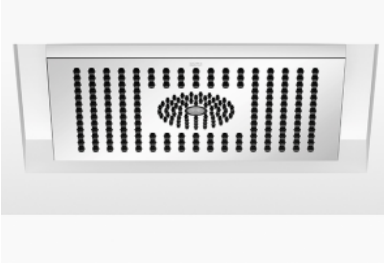

Rain shower for recessed ceiling installation with light 300 x 240 mm - Brushed Light Gold

IMO

28 044 980

Fits: IMO, LULU, MEM, CL.1, CYO

- rain shower 300 x 240mm
- PURE RAIN, max. flow rate 12 l/min (at 3 bar)
- PURIFY RAIN, max. flow rate 6 l/min (at 3 bar)
- min. recess depth 137 mm
- with anti-scale system
- central RGBW LED spot
- RGBW LED ambient lighting
- For simultaneous control of the jet types, we recommend the xTool thermostat module
- Provided by customer: Zigbee gateway
- Not suitable for use in a steam room.
- WRAS 240502006

includes light bulbs with a Class G energy efficiency

includes light bulbs with a Class G energy efficiency

	Brushed Light Gold	28 044 980-27
	Chrome	28 044 980-00
	Brushed Platinum	28 044 980-06
	Platinum	28 044 980-08
	Dark Chrome	28 044 980-19
	Brushed Durabronze (23kt Gold)	28 044 980-28
	Matte Black	28 044 980-33
	Brushed Champagne (22kt Gold)	28 044 980-46
	Champagne (22kt Gold)	28 044 980-47
	Brushed Chrome	28 044 980-93
	Brushed Dark Platinum	28 044 980-99

Required miscellaneous

Concealed ceiling installation box for recessed ceiling installation with light - 35 044 970 90

- concealed rough parts
- flush-mounted installation box 360x300 mm RAL 9003 signal white
- recess depth 137mm
- Supply pipe 7 m
- Input 100-240V AC 50-60Hz
- Output 12V DC SELV / Class II
- ZigBee Light Link RGBW controller
- Provided by customer: Zigbee gateway

**Rain shower for recessed ceiling installation with light 300 x 240 mm - Brushed
Light Gold**

IMO

28 044 980
mm [inches]

Flow rate chart

Codes & Standards

DIN 4109

ISO 3822

Scottish Water
Byelaws