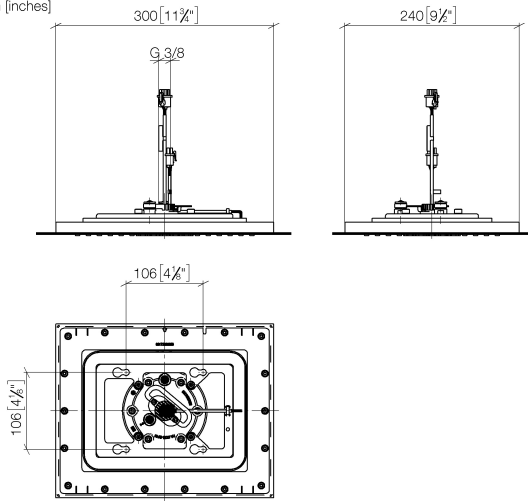

Rain shower for recessed ceiling installation with light 300 x 240 mm - Brushed Light Gold

IMO

28 044 980

Fits: IMO, LULU, MEM, CL.1, CYO

- rain shower 300 x 240mm
- PURE RAIN, max. flow rate 12 l/min (at 3 bar)
- PURIFY RAIN, max. flow rate 6 l/min (at 3 bar)
- min. recess depth 137 mm
- with anti-scale system
- central RGBW LED spot
- RGBW LED ambient lighting
- For simultaneous control of the jet types, we recommend the xTool thermostat module
- Provided by customer: Zigbee gateway
- Not suitable for use in a steam room.
- WRAS 240502006

Required miscellaneous

Concealed ceiling installation box for recessed ceiling installation with light - 35 044 970 90

- concealed rough parts
- flush-mounted installation box 360x300 mm RAL 9003 signal white
- recess depth 137mm
- Supply pipe 7 m
- Input 100-240V AC 50-60Hz
- Output 12V DC SELV / Class II
- ZigBee Light Link RGBW controller
- Provided by customer: Zigbee gateway

**Rain shower for recessed ceiling installation with light 300 x 240 mm - Brushed
Light Gold**

IMO

28 044 980
mm [inches]

Flow rate chart

Codes & Standards

DIN 4109

ISO 3822

Scottish Water
Byelaws

UK Water Supply
Regulations

Ü-Zeichen

Rain shower for recessed ceiling installation with light 300 x 240 mm - Brushed
Light Gold

IMO

28 044 980

Certificates

LGA_38

WRAS_240502