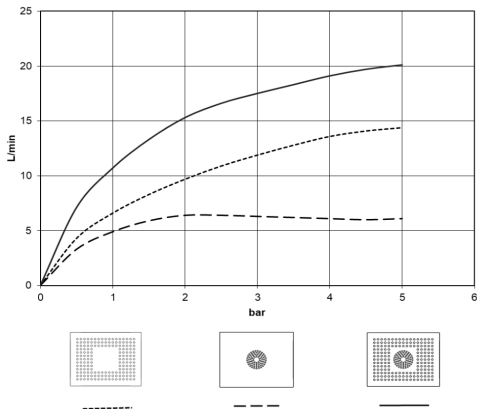

Rain shower for recessed ceiling installation with light 300 x 240 mm - Brushed Light Gold

IMO

28 044 980

Fits: IMO, LULU, MEM, CL.1, CYO

- rain shower 300 x 240mm
- PURE RAIN, max. flow rate 12 l/min (at 3 bar)
- PURIFY RAIN, max. flow rate 6 l/min (at 3 bar)
- min. recess depth 137 mm
- with anti-scale system
- central RGBW LED spot
- RGBW LED ambient lighting
- For simultaneous control of the jet types, we recommend the xTool thermostat module
- Provided by customer: Zigbee gateway
- Not suitable for use in a steam room.
- WRAS 240502006

Required miscellaneous

Concealed ceiling installation box for recessed ceiling installation with light - 35 044 970 90

- concealed rough parts
- flush-mounted installation box 360x300 mm RAL 9003 signal white
- recess depth 137mm
- Supply pipe 7 m
- Input 100-240V AC 50-60Hz
- Output 12V DC SELV / Class II
- ZigBee Light Link RGBW controller
- Provided by customer: Zigbee gateway

**Rain shower for recessed ceiling installation with light 300 x 240 mm - Brushed
Light Gold**

IMO

28 044 980
mm [inches]

Flow rate chart

Codes & Standards

DIN 4109

ISO 3822

Scottish Water
Byelaws