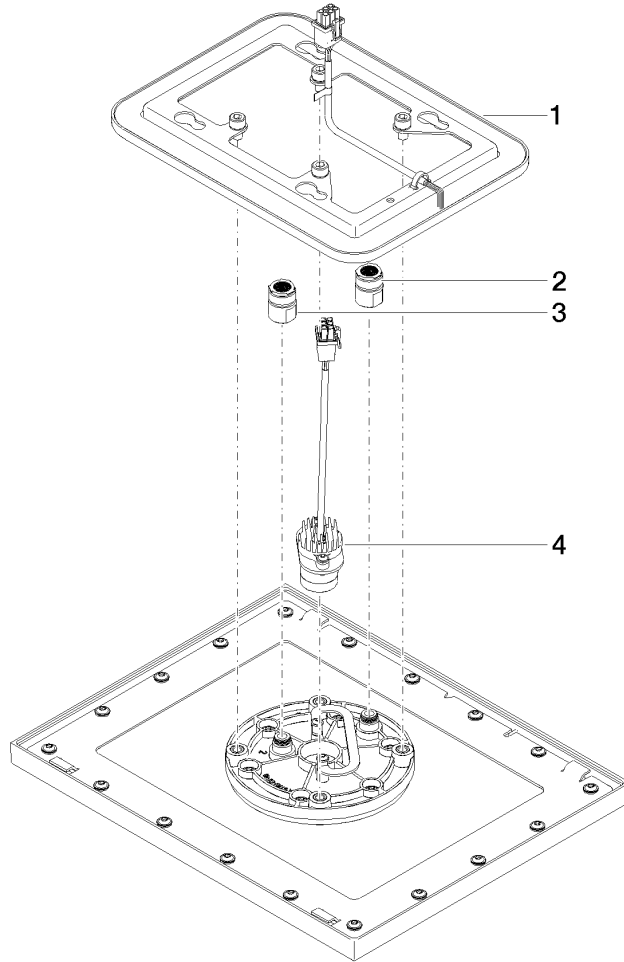

Required miscellaneous

Concealed ceiling installation box for recessed ceiling installation with light - 35 044 970 90

- concealed rough parts
- flush-mounted installation box 360x300 mm RAL 9003 signal white
- recess depth 137mm
- Supply pipe 7 m
- Input 100-240V AC 50-60Hz
- Output 12V DC SELV / Class II
- ZigBee Light Link RGBW controller
- Provided by customer: Zigbee gateway

**Rain shower for recessed ceiling installation with light 300 x 240 mm - Brushed
Light Gold**

IMO

28 044 980
mm [inches]

Flow rate chart

Codes & Standards

DIN 4109

ISO 3822

Scottish Water
Byelaws

UK Water Supply
Regulations

Ü-Zeichen

Rain shower for recessed ceiling installation with light 300 x 240 mm - Brushed
Light Gold

IMO

28 044 980

Certificates

LGA_38

WRAS_240502

28 044 980

Product version from 5/1/2022

Rain shower for recessed ceiling installation with light 300 x 240 mm - Brushed
Light Gold

IMO

28 044 980

Spare parts list

Product version from 5/1/2022

No.	Item Number	Name	Quantity used	Delivery time
	90 10 01 224 00 90	electronic accessories	4	2