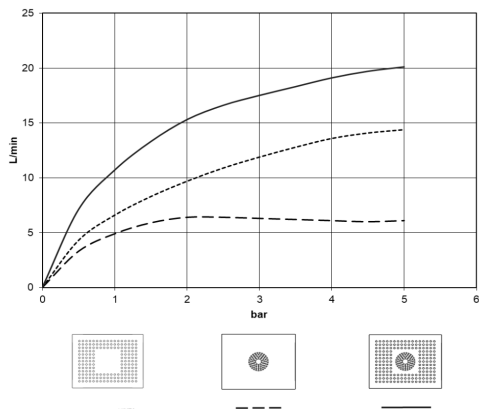

Rain shower for recessed ceiling installation with light 300 x 240 mm - Brushed Durabronz (23kt Gold)

IMO

28 044 980

Fits: IMO, LULU, MEM, CL.1, CYO

- rain shower 300 x 240mm
- PURE RAIN, max. flow rate 12 l/min (at 3 bar)
- PURIFY RAIN, max. flow rate 6 l/min (at 3 bar)
- min. recess depth 137 mm
- with anti-scale system
- central RGBW LED spot
- RGBW LED ambient lighting
- For simultaneous control of the jet types, we recommend the xTool thermostat module
- Provided by customer: Zigbee gateway
- Not suitable for use in a steam room.
- WRAS 240502006

Required miscellaneous

Concealed ceiling installation box for recessed ceiling installation with light - 35 044 970 90

- flush-mounted installation box 360x300 mm RAL 9003 signal white
- recess depth 137mm
- Supply pipe 7 m
- concealed rough parts
- Input 100-240V AC 50-60Hz
- Output 12V DC SELV / Class II
- ZigBee Light Link RGBW controller
- Provided by customer: Zigbee gateway

Rain shower for recessed ceiling installation with light 300 x 240 mm - Brushed Durabronz (23kt Gold)

IMO

28 044 980
mm [inches]

Flow rate chart

Codes & Standards

DIN 4109

ISO 3822

Scottish Water
Byelaws