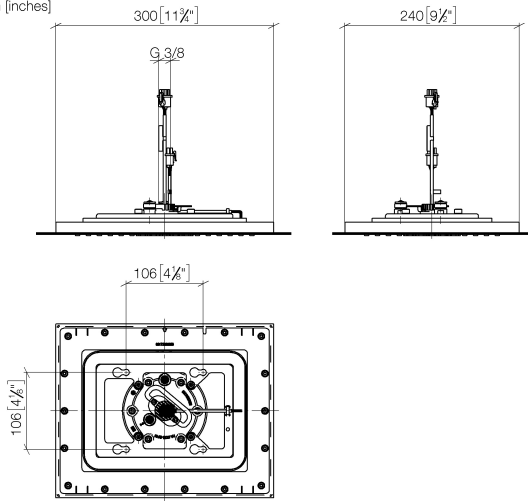

Rain shower for recessed ceiling installation with light 300 x 240 mm - Brushed Durabronz (23kt Gold)

IMO

28 044 980

Fits: IMO, LULU, MEM, CL.1, CYO

- rain shower 300 x 240mm
- PURE RAIN, max. flow rate 12 l/min (at 3 bar)
- PURIFY RAIN, max. flow rate 6 l/min (at 3 bar)
- min. recess depth 137 mm
- with anti-scale system
- central RGBW LED spot
- RGBW LED ambient lighting
- For simultaneous control of the jet types, we recommend the xTool thermostat module
- Provided by customer: Zigbee gateway
- Not suitable for use in a steam room.
- WRAS 240502006

Required miscellaneous

Concealed ceiling installation box for recessed ceiling installation with light - 35 044 970 90

- flush-mounted installation box 360x300 mm RAL 9003 signal white
- recess depth 137mm
- Supply pipe 7 m
- concealed rough parts
- Input 100-240V AC 50-60Hz
- Output 12V DC SELV / Class II
- ZigBee Light Link RGBW controller
- Provided by customer: Zigbee gateway

Rain shower for recessed ceiling installation with light 300 x 240 mm - Brushed Durabronz (23kt Gold)

IMO

28 044 980
mm [inches]

Flow rate chart

Codes & Standards

DIN 4109

ISO 3822

Scottish Water
Byelaws

UK Water Supply
Regulations

Ü-Zeichen

Rain shower for recessed ceiling installation with light 300 x 240 mm - Brushed
Durabronze (23kt Gold)

IMO

28 044 980

Certificates

LGA_38

WRAS_240502