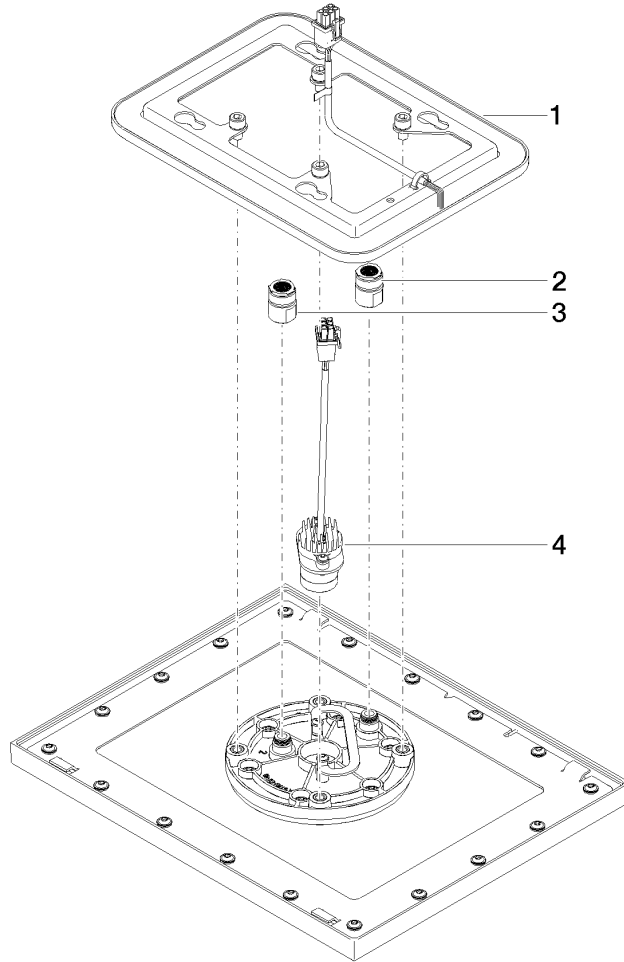

Required miscellaneous

Concealed ceiling installation box for recessed ceiling installation with light - 35 044 970 90

- flush-mounted installation box 360x300 mm RAL 9003 signal white
- recess depth 137mm
- Supply pipe 7 m
- concealed rough parts
- Input 100-240V AC 50-60Hz
- Output 12V DC SELV / Class II
- ZigBee Light Link RGBW controller
- Provided by customer: Zigbee gateway

Rain shower for recessed ceiling installation with light 300 x 240 mm - Brushed Durabronz (23kt Gold)

IMO

28 044 980
mm [inches]

Flow rate chart

Codes & Standards

DIN 4109

ISO 3822

Scottish Water
Byelaws

UK Water Supply
Regulations

Ü-Zeichen

Rain shower for recessed ceiling installation with light 300 x 240 mm - Brushed
Durabronze (23kt Gold)

IMO

28 044 980

Certificates

LGA_38

WRAS_240502

Rain shower for recessed ceiling installation with light 300 x 240 mm - Brushed
Durabronze (23kt Gold)

28 044 980

Product version from 5/1/2022

Rain shower for recessed ceiling installation with light 300 x 240 mm - Brushed
Durabronze (23kt Gold)