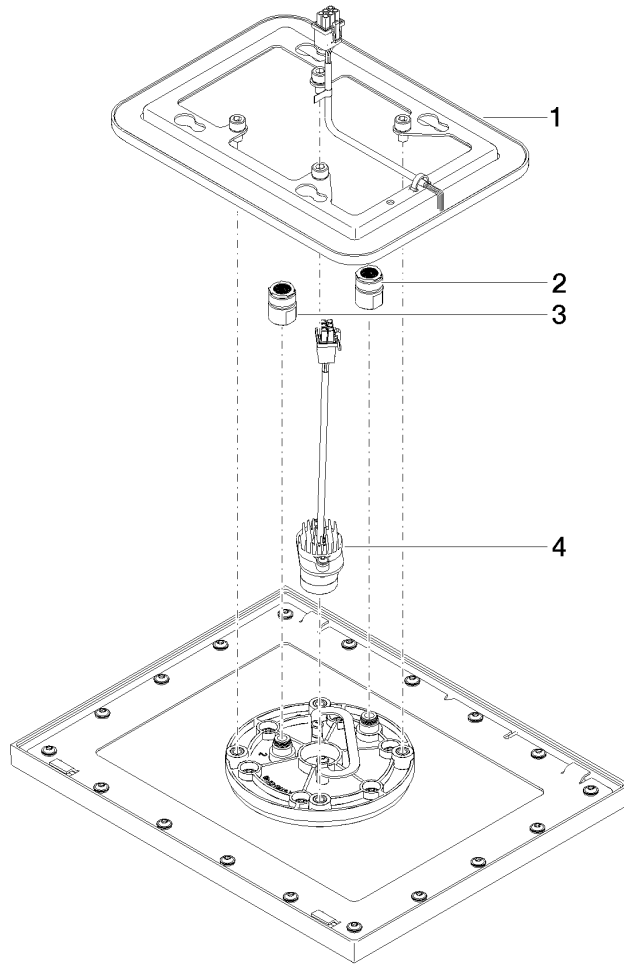

Required miscellaneous

Concealed ceiling installation box for recessed ceiling installation with light - 35 044 970 90

- concealed rough parts
- flush-mounted installation box 360x300 mm RAL 9003 signal white
- recess depth 137mm
- Supply pipe 7 m
- Input 100-240V AC 50-60Hz
- Output 12V DC SELV / Class II
- ZigBee Light Link RGBW controller
- Provided by customer: Zigbee gateway

Rain shower for recessed ceiling installation with light 300 x 240 mm - Brushed Champagne (22kt Gold)

IMO

28 044 980
mm [inches]

Flow rate chart

Codes & Standards

DIN 4109

ISO 3822

Scottish Water
Byelaws

UK Water Supply
Regulations

Ü-Zeichen

Rain shower for recessed ceiling installation with light 300 x 240 mm - Brushed
Champagne (22kt Gold)

IMO

28 044 980

Certificates

LGA_38

WRAS_240502

Rain shower for recessed ceiling installation with light 300 x 240 mm - Brushed
Champagne (22kt Gold)

28 044 980

Product version from 5/1/2022

Rain shower for recessed ceiling installation with light 300 x 240 mm - Brushed
Champagne (22kt Gold)