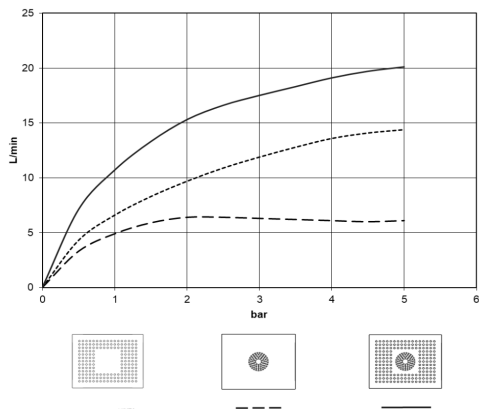

**Rain shower for recessed ceiling installation with light 300 x 240 mm - Brushed
Champagne (22kt Gold)**

IMO

28 044 980

Fits: IMO, LULU, MEM, CL.1, CYO

- rain shower 300 x 240mm
 - PURE RAIN, max. flow rate 12 l/min (at 3 bar)
 - PURIFY RAIN, max. flow rate 6 l/min (at 3 bar)
 - min. recess depth 137 mm
 - with anti-scale system
 - central RGBW LED spot
 - RGBW LED ambient lighting
 - For simultaneous control of the jet types, we recommend the xTool thermostat module
 - Provided by customer: Zigbee gateway
 - Not suitable for use in a steam room.
 - WRAS 240502006
- includes light bulbs with a Class G energy efficiency**
- includes light bulbs with a Class G energy efficiency

Required miscellaneous

Concealed ceiling installation box for recessed ceiling installation with light - 35 044 970 90

- concealed rough parts
- flush-mounted installation box 360x300 mm RAL 9003 signal white
- recess depth 137mm
- Supply pipe 7 m
- Input 100-240V AC 50-60Hz
- Output 12V DC SELV / Class II
- ZigBee Light Link RGBW controller
- Provided by customer: Zigbee gateway

Rain shower for recessed ceiling installation with light 300 x 240 mm - Brushed Champagne (22kt Gold)

IMO

28 044 980
mm [inches]

Flow rate chart

Codes & Standards

DIN 4109

ISO 3822

Scottish Water
Byelaws