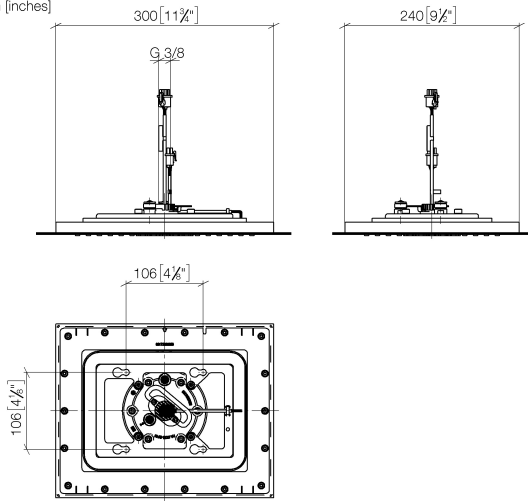

**Rain shower for recessed ceiling installation with light 300 x 240 mm - Brushed
Champagne (22kt Gold)**

IMO

28 044 980

Fits: IMO, LULU, MEM, CL.1, CYO

- rain shower 300 x 240mm
 - PURE RAIN, max. flow rate 12 l/min (at 3 bar)
 - PURIFY RAIN, max. flow rate 6 l/min (at 3 bar)
 - min. recess depth 137 mm
 - with anti-scale system
 - central RGBW LED spot
 - RGBW LED ambient lighting
 - For simultaneous control of the jet types, we recommend the xTool thermostat module
 - Provided by customer: Zigbee gateway
 - Not suitable for use in a steam room.
 - WRAS 240502006
- includes light bulbs with a Class G energy efficiency**
- includes light bulbs with a Class G energy efficiency

Required miscellaneous

Concealed ceiling installation box for recessed ceiling installation with light - 35 044 970 90

- concealed rough parts
- flush-mounted installation box 360x300 mm RAL 9003 signal white
- recess depth 137mm
- Supply pipe 7 m
- Input 100-240V AC 50-60Hz
- Output 12V DC SELV / Class II
- ZigBee Light Link RGBW controller
- Provided by customer: Zigbee gateway

Rain shower for recessed ceiling installation with light 300 x 240 mm - Brushed Champagne (22kt Gold)

IMO

28 044 980
mm [inches]

Flow rate chart

Codes & Standards

DIN 4109

ISO 3822

Scottish Water
Byelaws

UK Water Supply
Regulations

Ü-Zeichen

Rain shower for recessed ceiling installation with light 300 x 240 mm - Brushed
Champagne (22kt Gold)

IMO

28 044 980

Certificates

LGA_38

WRAS_240502