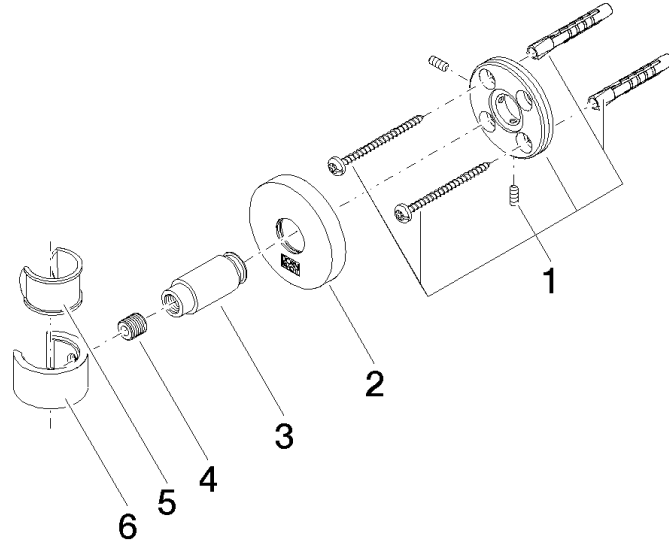

EDITION PRO Wall bracket - Brushed Chrome

28 050 626

- rosette Ø 55 mm

	Brushed Chrome	28 050 626-93
	Chrome	28 050 626-00
	Matte Black	28 050 626-33

EDITION PRO Wall bracket - Brushed Chrome

28 050 626

mm [inches]

EDITION PRO Wall bracket - Brushed Chrome

28 050 626

Parts for other finishes can be found here: [Chrome](#)

Spare parts list

No.	Item Number	Name	Quantity used	Delivery time
1	05 17 62 500 00 90	fixing set	1	2
2	90 27 62 502 00-93	rosette	1	-
Spare part can no longer be ordered, please order the replacement item				
3	08 17 62 550-93	holder	1	20
4	08 18 50 585 90	screw	1	2
5	90 18 40 035 00 90	sleeve	1	2
6	09 17 20 014-93	holder	1	20