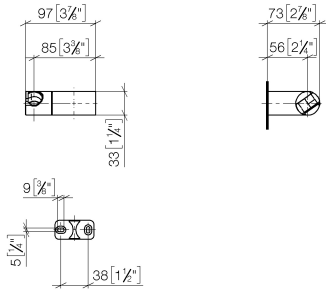

Wall bracket swivel - Brushed Platinum

IMO

28 060 970

- pivotable 75°

Fits: IMO, LULU, MADISON, MEM, TARA,
CL.1, LISSÉ, VAIA, META, CYO

	Brushed Platinum	28 060 970-06
	Chrome	28 060 970-00
	Platinum	28 060 970-08
	Dark Brass matt	28 060 970-16
	Dark Chrome	28 060 970-19
	Light Gold	28 060 970-26
	Brushed Light Gold	28 060 970-27
	Brushed Durabrass (23kt Gold)	28 060 970-28
	Matte Black	28 060 970-33
	Brushed Bronze	28 060 970-42
	Brushed Champagne (22kt Gold)	28 060 970-46
	Champagne (22kt Gold)	28 060 970-47
	Brushed Chrome	28 060 970-93
	Brushed Dark Platinum	28 060 970-99

28 060 970

mm [inches]

28 060 970

Parts for other finishes can be found here: [Chrome](#)

Spare parts list

No.	Item Number	Name	Quantity used	Delivery time
1	09 12 12 212 90	sleeve	1	2
2	09 31 11 009 90	pin	2	2
3	05 30 31 025 00 90	fixing set	1	2
4	08 30 11 563 90	holder	1	2