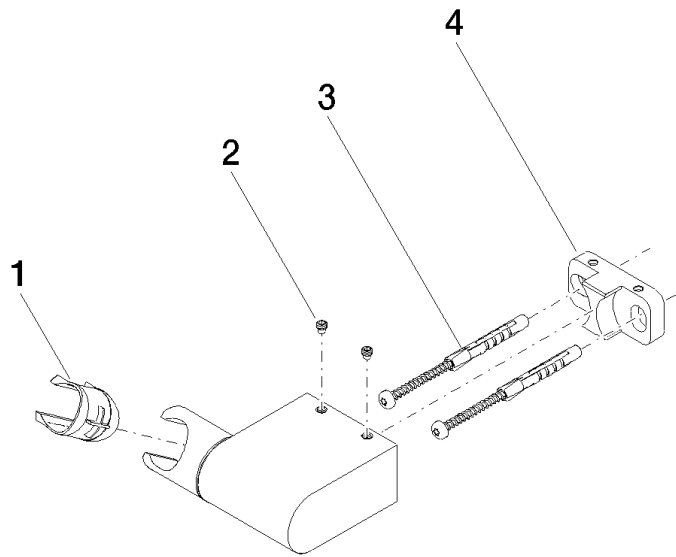

Wall bracket swivel - Brushed Platinum

IMO

28 060 970

- pivotable 75°

Fits: IMO, LULU, MADISON, MEM, TARA,
CL.1, LISSÉ, VAIA, META, CYO

	Brushed Platinum	28 060 970-06
	Chrome	28 060 970-00
	Platinum	28 060 970-08
	Dark Brass matt	28 060 970-16
	Dark Chrome	28 060 970-19
	Light Gold	28 060 970-26
	Brushed Light Gold	28 060 970-27
	Brushed Durabrass (23kt Gold)	28 060 970-28
	Matte Black	28 060 970-33
	Brushed Bronze	28 060 970-42
	Brushed Champagne (22kt Gold)	28 060 970-46
	Champagne (22kt Gold)	28 060 970-47
	Brushed Chrome	28 060 970-93
	Brushed Dark Platinum	28 060 970-99

28 060 970

mm [inches]

28 060 970

Parts for other finishes can be found here: [Chrome](#)

Spare parts list

No.	Item Number	Name	Quantity used	Delivery time
1	09 12 12 212 90	sleeve	1	2
2	09 31 11 009 90	pin	2	2
3	05 30 31 025 00 90	fixing set	1	2
4	08 30 11 563 90	holder	1	2