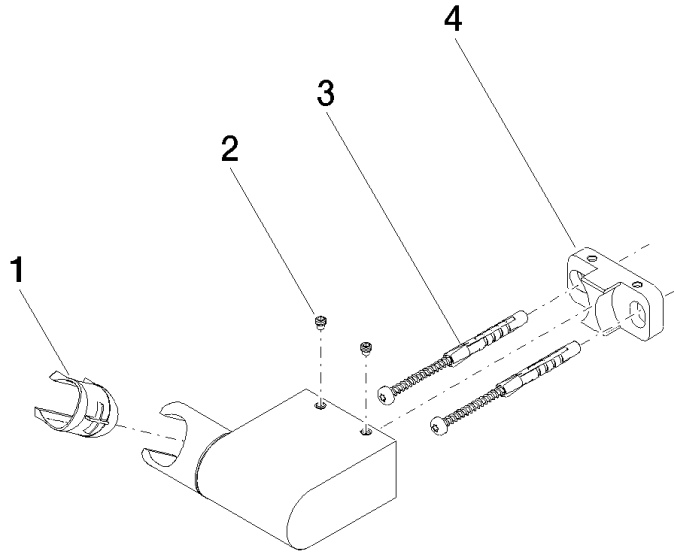

Wall bracket swivel - Platinum

IMO

28 060 970

- pivotable 75°

Fits: IMO, LULU, MADISON, MEM, TARA,
CL.1, LISSÉ, VAIA, META, CYO

	Platinum	28 060 970-08
	Chrome	28 060 970-00
	Brushed Platinum	28 060 970-06
	Dark Brass matt	28 060 970-16
	Dark Chrome	28 060 970-19
	Light Gold	28 060 970-26
	Brushed Light Gold	28 060 970-27
	Brushed Durabrass (23kt Gold)	28 060 970-28
	Matte Black	28 060 970-33
	Brushed Bronze	28 060 970-42
	Brushed Champagne (22kt Gold)	28 060 970-46
	Champagne (22kt Gold)	28 060 970-47
	Brushed Chrome	28 060 970-93
	Brushed Dark Platinum	28 060 970-99

28 060 970

mm [inches]

28 060 970

Parts for other finishes can be found here: [Chrome](#)

Spare parts list

No.	Item Number	Name	Quantity used	Delivery time
1	09 12 12 212 90	sleeve	1	2
2	09 31 11 009 90	pin	2	2
3	05 30 31 025 00 90	fixing set	1	2
4	08 30 11 563 90	holder	1	2