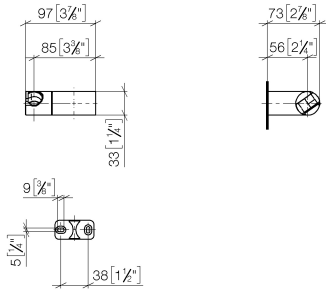

28 060 970

- pivotable 75°

Fits: IMO, LULU, MADISON, MEM, TARA,  
CL.1, LISSÉ, VAIA, META, CYO

	Dark Chrome	28 060 970-19
	Chrome	28 060 970-00
	Brushed Platinum	28 060 970-06
	Platinum	28 060 970-08
	Dark Brass matt	28 060 970-16
	Light Gold	28 060 970-26
	Brushed Light Gold	28 060 970-27
	Brushed Durabrass (23kt Gold)	28 060 970-28
	Matte Black	28 060 970-33
	Brushed Bronze	28 060 970-42
	Brushed Champagne (22kt Gold)	28 060 970-46
	Champagne (22kt Gold)	28 060 970-47
	Brushed Chrome	28 060 970-93
	Brushed Dark Platinum	28 060 970-99

28 060 970

mm [inches]

28 060 970

Parts for other  
finishes can be found  
here: [Chrome](#)