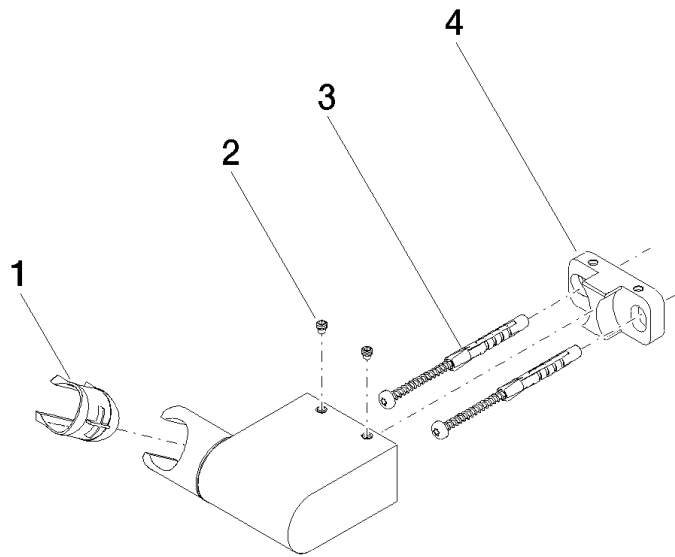

28 060 970

- pivotable 75°

Fits: IMO, LULU, MADISON, MEM, TARA,
CL.1, LISSÉ, VAIA, META, CYO

	Light Gold	28 060 970-26
	Chrome	28 060 970-00
	Brushed Platinum	28 060 970-06
	Platinum	28 060 970-08
	Dark Brass matt	28 060 970-16
	Dark Chrome	28 060 970-19
	Brushed Light Gold	28 060 970-27
	Brushed Durabrass (23kt Gold)	28 060 970-28
	Matte Black	28 060 970-33
	Brushed Bronze	28 060 970-42
	Brushed Champagne (22kt Gold)	28 060 970-46
	Champagne (22kt Gold)	28 060 970-47
	Brushed Chrome	28 060 970-93
	Brushed Dark Platinum	28 060 970-99

28 060 970

mm [inches]

28 060 970

Parts for other finishes can be found here: [Chrome](#)

Spare parts list

No.	Item Number	Name	Quantity used	Delivery time
1	09 12 12 212 90	sleeve	1	2
2	09 31 11 009 90	pin	2	2
3	05 30 31 025 00 90	fixing set	1	2
4	08 30 11 563 90	holder	1	2