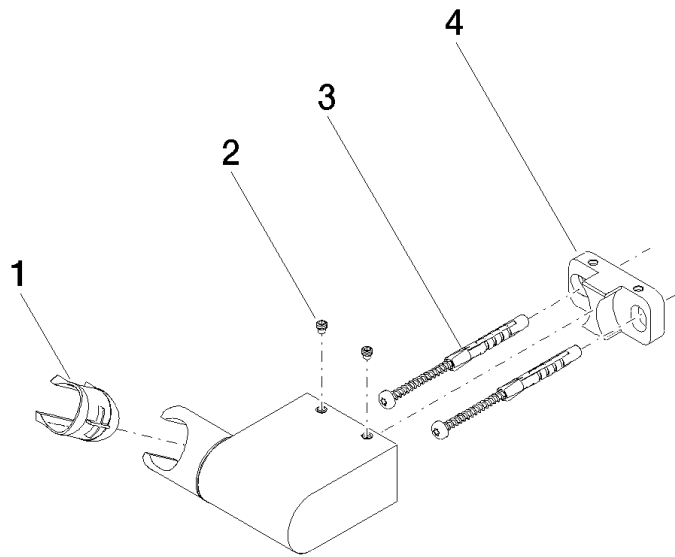

28 060 970

- pivotable 75°

Fits: IMO, LULU, MADISON, MEM, TARA,
CL.1, LISSÉ, VAIA, META, CYO

	Brushed Light Gold	28 060 970-27
	Chrome	28 060 970-00
	Brushed Platinum	28 060 970-06
	Platinum	28 060 970-08
	Dark Brass matt	28 060 970-16
	Dark Chrome	28 060 970-19
	Light Gold	28 060 970-26
	Brushed Durabronze (23kt Gold)	28 060 970-28
	Matte Black	28 060 970-33
	Brushed Bronze	28 060 970-42
	Brushed Champagne (22kt Gold)	28 060 970-46
	Champagne (22kt Gold)	28 060 970-47
	Brushed Chrome	28 060 970-93
	Brushed Dark Platinum	28 060 970-99

28 060 970

mm [inches]

28 060 970

Parts for other finishes can be found here: [Chrome](#)

Spare parts list

No.	Item Number	Name	Quantity used	Delivery time
1	09 12 12 212 90	sleeve	1	2
2	09 31 11 009 90	pin	2	2
3	05 30 31 025 00 90	fixing set	1	2
4	08 30 11 563 90	holder	1	2