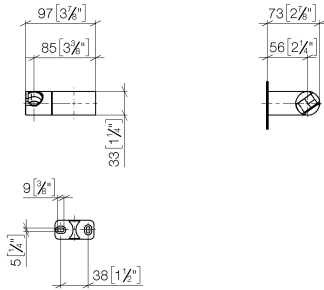

28 060 970

- pivotable 75°

Fits: IMO, LULU, MADISON, MEM, TARA,
CL.1, LISSÉ, VAIA, META, CYO

	Brushed Light Gold	28 060 970-27
	Chrome	28 060 970-00
	Brushed Platinum	28 060 970-06
	Platinum	28 060 970-08
	Dark Brass matt	28 060 970-16
	Dark Chrome	28 060 970-19
	Light Gold	28 060 970-26
	Brushed Durabronze (23kt Gold)	28 060 970-28
	Matte Black	28 060 970-33
	Brushed Bronze	28 060 970-42
	Brushed Champagne (22kt Gold)	28 060 970-46
	Champagne (22kt Gold)	28 060 970-47
	Brushed Chrome	28 060 970-93
	Brushed Dark Platinum	28 060 970-99

28 060 970

mm [inches]

28 060 970

Parts for other finishes can be found here: [Chrome](#)

Spare parts list

No.	Item Number	Name	Quantity used	Delivery time
1	09 12 12 212 90	sleeve	1	2
2	09 31 11 009 90	pin	2	2
3	05 30 31 025 00 90	fixing set	1	2
4	08 30 11 563 90	holder	1	2