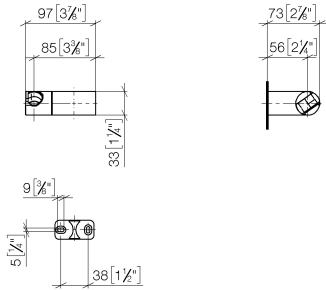

Wall bracket swivel - Brushed Durabronze (23kt Gold)

IMO

28 060 970

- pivotable 75°

Fits: IMO, LULU, MADISON, MEM, TARA, CL.1, LISSÉ, VAIA, META, CYO

	Brushed Durabronze (23kt Gold)	28 060 970-28
	Chrome	28 060 970-00
	Brushed Platinum	28 060 970-06
	Platinum	28 060 970-08
	Dark Brass matt	28 060 970-16
	Dark Chrome	28 060 970-19
	Light Gold	28 060 970-26
	Brushed Light Gold	28 060 970-27
	Matte Black	28 060 970-33
	Brushed Bronze	28 060 970-42
	Brushed Champagne (22kt Gold)	28 060 970-46
	Champagne (22kt Gold)	28 060 970-47
	Brushed Chrome	28 060 970-93
	Brushed Dark Platinum	28 060 970-99

28 060 970

mm [inches]

28 060 970

Parts for other finishes can be found here: [Chrome](#)

Spare parts list

No.	Item Number	Name	Quantity used	Delivery time
1	09 12 12 212 90	sleeve	1	2
2	09 31 11 009 90	pin	2	2
3	05 30 31 025 00 90	fixing set	1	2
4	08 30 11 563 90	holder	1	2