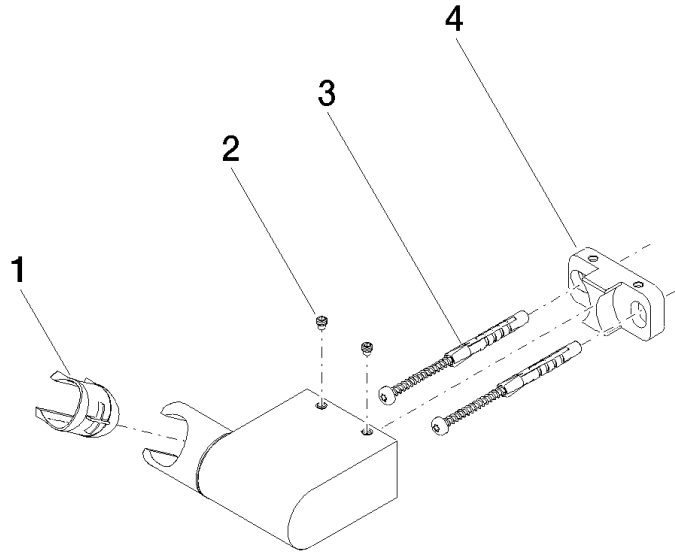

Wall bracket swivel - Brushed Durabronze (23kt Gold)

IMO

28 060 970

- pivotable 75°

Fits: IMO, LULU, MADISON, MEM, TARA, CL.1, LISSÉ, VAIA, META, CYO

	Brushed Durabronze (23kt Gold)	28 060 970-28
	Chrome	28 060 970-00
	Brushed Platinum	28 060 970-06
	Platinum	28 060 970-08
	Dark Brass matt	28 060 970-16
	Dark Chrome	28 060 970-19
	Light Gold	28 060 970-26
	Brushed Light Gold	28 060 970-27
	Matte Black	28 060 970-33
	Brushed Bronze	28 060 970-42
	Brushed Champagne (22kt Gold)	28 060 970-46
	Champagne (22kt Gold)	28 060 970-47
	Brushed Chrome	28 060 970-93
	Brushed Dark Platinum	28 060 970-99

28 060 970

mm [inches]

28 060 970

Parts for other finishes can be found here: [Chrome](#)

Spare parts list

No.	Item Number	Name	Quantity used	Delivery time
1	09 12 12 212 90	sleeve	1	2
2	09 31 11 009 90	pin	2	2
3	05 30 31 025 00 90	fixing set	1	2
4	08 30 11 563 90	holder	1	2