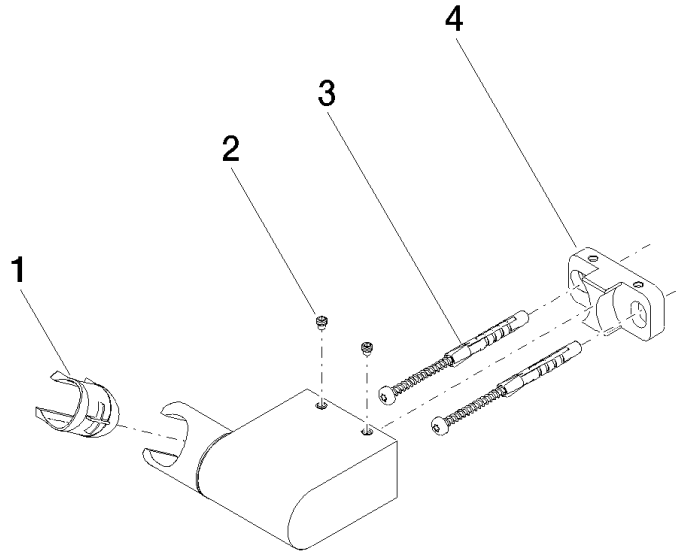

28 060 970

- pivotable 75°

Fits: IMO, LULU, MADISON, MEM, TARA,  
CL.1, LISSÉ, VAIA, META, CYO

	Matte Black	28 060 970-33
	Chrome	28 060 970-00
	Brushed Platinum	28 060 970-06
	Platinum	28 060 970-08
	Dark Brass matt	28 060 970-16
	Dark Chrome	28 060 970-19
	Light Gold	28 060 970-26
	Brushed Light Gold	28 060 970-27
	Brushed Durabronze (23kt Gold)	28 060 970-28
	Brushed Bronze	28 060 970-42
	Brushed Champagne (22kt Gold)	28 060 970-46
	Champagne (22kt Gold)	28 060 970-47
	Brushed Chrome	28 060 970-93
	Brushed Dark Platinum	28 060 970-99

28 060 970

mm [inches]

28 060 970

Parts for other finishes can be found here: [Chrome](#)

### Spare parts list

No.	Item Number	Name	Quantity used	Delivery time
1	09 12 12 212 90	sleeve	1	2
2	09 31 11 009 90	pin	2	2
3	05 30 31 025 00 90	fixing set	1	2
4	08 30 11 563 90	holder	1	2