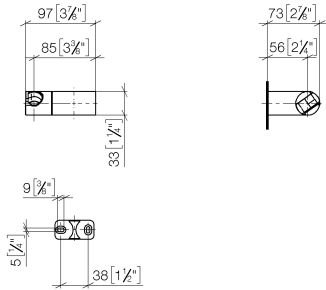

28 060 970

- pivotable 75°

Fits: IMO, LULU, MADISON, MEM, TARA,  
CL.1, LISSÉ, VAIA, META, CYO

	Matte Black	28 060 970-33
	Chrome	28 060 970-00
	Brushed Platinum	28 060 970-06
	Platinum	28 060 970-08
	Dark Brass matt	28 060 970-16
	Dark Chrome	28 060 970-19
	Light Gold	28 060 970-26
	Brushed Light Gold	28 060 970-27
	Brushed Durabronze (23kt Gold)	28 060 970-28
	Brushed Bronze	28 060 970-42
	Brushed Champagne (22kt Gold)	28 060 970-46
	Champagne (22kt Gold)	28 060 970-47
	Brushed Chrome	28 060 970-93
	Brushed Dark Platinum	28 060 970-99

28 060 970

mm [inches]

28 060 970

Parts for other finishes can be found here: [Chrome](#)

### Spare parts list

No.	Item Number	Name	Quantity used	Delivery time
1	09 12 12 212 90	sleeve	1	2
2	09 31 11 009 90	pin	2	2
3	05 30 31 025 00 90	fixing set	1	2
4	08 30 11 563 90	holder	1	2