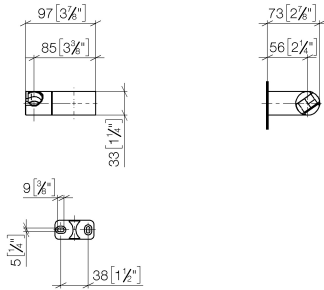

28 060 970

- pivotable 75°

Fits: IMO, LULU, MADISON, MEM, TARA,
CL.1, LISSÉ, VAIA, META, CYO

	Brushed Bronze	28 060 970-42
	Chrome	28 060 970-00
	Brushed Platinum	28 060 970-06
	Platinum	28 060 970-08
	Dark Brass matt	28 060 970-16
	Dark Chrome	28 060 970-19
	Light Gold	28 060 970-26
	Brushed Light Gold	28 060 970-27
	Brushed Durabronze (23kt Gold)	28 060 970-28
	Matte Black	28 060 970-33
	Brushed Champagne (22kt Gold)	28 060 970-46
	Champagne (22kt Gold)	28 060 970-47
	Brushed Chrome	28 060 970-93
	Brushed Dark Platinum	28 060 970-99

28 060 970

mm [inches]

28 060 970

Parts for other finishes can be found here: [Chrome](#)

Spare parts list

No.	Item Number	Name	Quantity used	Delivery time
1	09 12 12 212 90	sleeve	1	2
2	09 31 11 009 90	pin	2	2
3	05 30 31 025 00 90	fixing set	1	2
4	08 30 11 563 90	holder	1	2