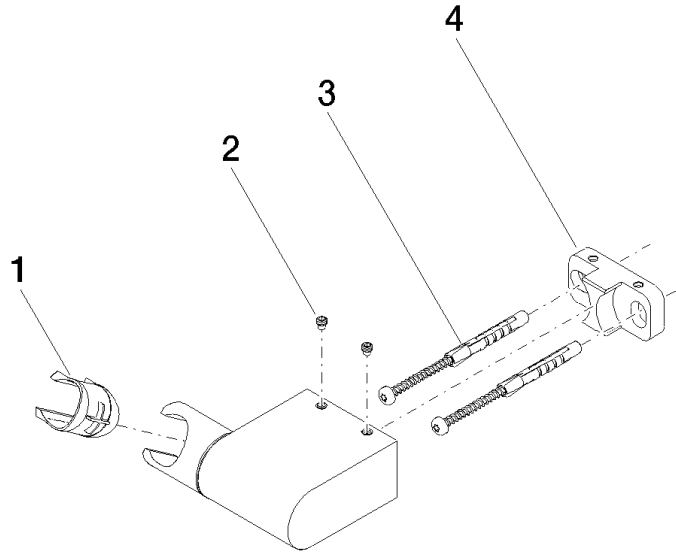

28 060 970

- pivotable 75°

Fits: IMO, LULU, MADISON, MEM, TARA,
CL.1, LISSÉ, VAIA, META, CYO

	Brushed Bronze	28 060 970-42
	Chrome	28 060 970-00
	Brushed Platinum	28 060 970-06
	Platinum	28 060 970-08
	Dark Brass matt	28 060 970-16
	Dark Chrome	28 060 970-19
	Light Gold	28 060 970-26
	Brushed Light Gold	28 060 970-27
	Brushed Durabronze (23kt Gold)	28 060 970-28
	Matte Black	28 060 970-33
	Brushed Champagne (22kt Gold)	28 060 970-46
	Champagne (22kt Gold)	28 060 970-47
	Brushed Chrome	28 060 970-93
	Brushed Dark Platinum	28 060 970-99

28 060 970

mm [inches]

28 060 970

Parts for other finishes can be found here: [Chrome](#)

Spare parts list

No.	Item Number	Name	Quantity used	Delivery time
1	09 12 12 212 90	sleeve	1	2
2	09 31 11 009 90	pin	2	2
3	05 30 31 025 00 90	fixing set	1	2
4	08 30 11 563 90	holder	1	2