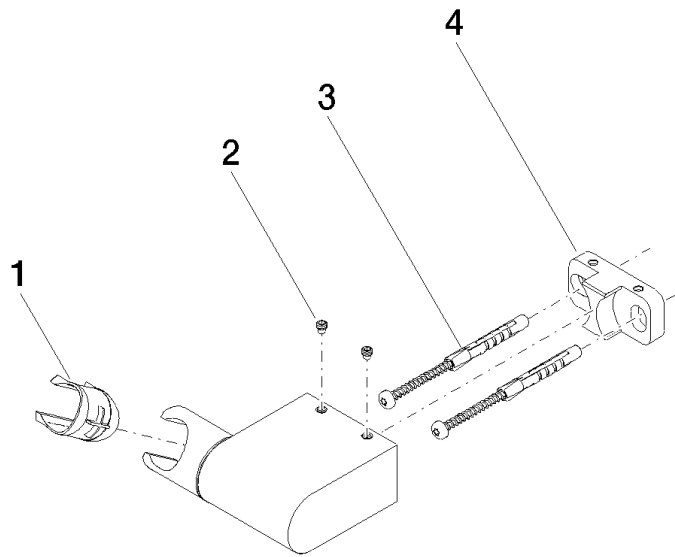

Wall bracket swivel - Brushed Champagne (22kt Gold)

IMO

28 060 970

• pivotable 75°

Fits: IMO, LULU, MADISON, MEM, TARA,  
CL.1, LISSÉ, VAIA, META, CYO

	Brushed Champagne (22kt Gold)	28 060 970-46
	Chrome	28 060 970-00
	Brushed Platinum	28 060 970-06
	Platinum	28 060 970-08
	Dark Brass matt	28 060 970-16
	Dark Chrome	28 060 970-19
	Light Gold	28 060 970-26
	Brushed Light Gold	28 060 970-27
	Brushed Durabrass (23kt Gold)	28 060 970-28
	Matte Black	28 060 970-33
	Brushed Bronze	28 060 970-42
	Champagne (22kt Gold)	28 060 970-47
	Brushed Chrome	28 060 970-93
	Brushed Dark Platinum	28 060 970-99

28 060 970

mm [inches]

28 060 970

Parts for other finishes can be found here: [Chrome](#)

### Spare parts list

No.	Item Number	Name	Quantity used	Delivery time
1	09 12 12 212 90	sleeve	1	2
2	09 31 11 009 90	pin	2	2
3	05 30 31 025 00 90	fixing set	1	2
4	08 30 11 563 90	holder	1	2