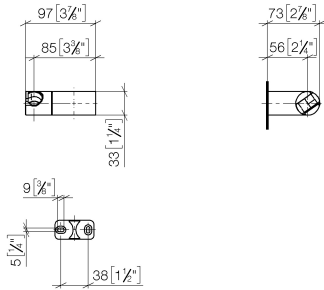

Wall bracket swivel - Brushed Champagne (22kt Gold)

IMO

28 060 970

• pivotable 75°

Fits: IMO, LULU, MADISON, MEM, TARA,  
CL.1, LISSÉ, VAIA, META, CYO

	Brushed Champagne (22kt Gold)	28 060 970-46
	Chrome	28 060 970-00
	Brushed Platinum	28 060 970-06
	Platinum	28 060 970-08
	Dark Brass matt	28 060 970-16
	Dark Chrome	28 060 970-19
	Light Gold	28 060 970-26
	Brushed Light Gold	28 060 970-27
	Brushed Durabrass (23kt Gold)	28 060 970-28
	Matte Black	28 060 970-33
	Brushed Bronze	28 060 970-42
	Champagne (22kt Gold)	28 060 970-47
	Brushed Chrome	28 060 970-93
	Brushed Dark Platinum	28 060 970-99

28 060 970

mm [inches]

28 060 970

Parts for other finishes can be found here: [Chrome](#)

### Spare parts list

No.	Item Number	Name	Quantity used	Delivery time
1	09 12 12 212 90	sleeve	1	2
2	09 31 11 009 90	pin	2	2
3	05 30 31 025 00 90	fixing set	1	2
4	08 30 11 563 90	holder	1	2