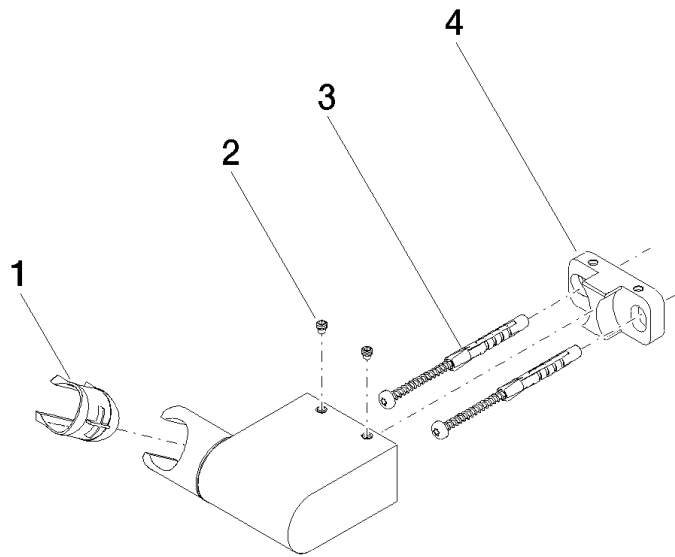

Wall bracket swivel - Champagne (22kt Gold)

IMO

28 060 970

- pivotable 75°

Fits: IMO, LULU, MADISON, MEM, TARA,
CL.1, LISSÉ, VAIA, META, CYO

	Champagne (22kt Gold)	28 060 970-47
	Chrome	28 060 970-00
	Brushed Platinum	28 060 970-06
	Platinum	28 060 970-08
	Dark Brass matt	28 060 970-16
	Dark Chrome	28 060 970-19
	Light Gold	28 060 970-26
	Brushed Light Gold	28 060 970-27
	Brushed Durabrass (23kt Gold)	28 060 970-28
	Matte Black	28 060 970-33
	Brushed Bronze	28 060 970-42
	Brushed Champagne (22kt Gold)	28 060 970-46
	Brushed Chrome	28 060 970-93
	Brushed Dark Platinum	28 060 970-99

28 060 970

mm [inches]

28 060 970

Parts for other finishes can be found here: [Chrome](#)

Spare parts list

No.	Item Number	Name	Quantity used	Delivery time
1	09 12 12 212 90	sleeve	1	2
2	09 31 11 009 90	pin	2	2
3	05 30 31 025 00 90	fixing set	1	2
4	08 30 11 563 90	holder	1	2