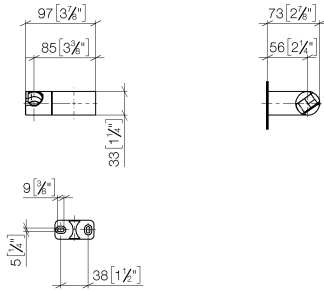

28 060 970

- pivotable 75°

Fits: IMO, LULU, MADISON, MEM, TARA,  
CL.1, LISSÉ, VAIA, META, CYO

	Brushed Chrome	28 060 970-93
	Chrome	28 060 970-00
	Brushed Platinum	28 060 970-06
	Platinum	28 060 970-08
	Dark Brass matt	28 060 970-16
	Dark Chrome	28 060 970-19
	Light Gold	28 060 970-26
	Brushed Light Gold	28 060 970-27
	Brushed Durabronze (23kt Gold)	28 060 970-28
	Matte Black	28 060 970-33
	Brushed Bronze	28 060 970-42
	Brushed Champagne (22kt Gold)	28 060 970-46
	Champagne (22kt Gold)	28 060 970-47
	Brushed Dark Platinum	28 060 970-99

28 060 970

mm [inches]

28 060 970

Parts for other finishes can be found here: [Chrome](#)

### Spare parts list

No.	Item Number	Name	Quantity used	Delivery time
1	09 12 12 212 90	sleeve	1	2
2	09 31 11 009 90	pin	2	2
3	05 30 31 025 00 90	fixing set	1	2
4	08 30 11 563 90	holder	1	2