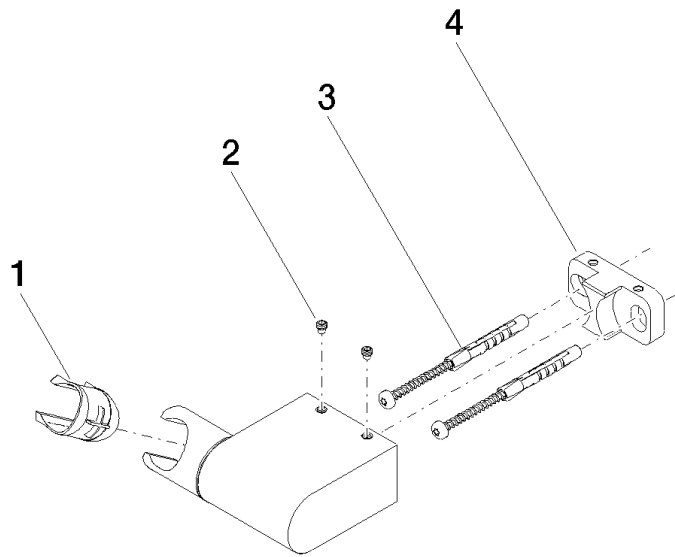

28 060 970

- pivotable 75°

Fits: IMO, LULU, MADISON, MEM, TARA,  
CL.1, LISSÉ, VAIA, META, CYO

	Brushed Chrome	28 060 970-93
	Chrome	28 060 970-00
	Brushed Platinum	28 060 970-06
	Platinum	28 060 970-08
	Dark Brass matt	28 060 970-16
	Dark Chrome	28 060 970-19
	Light Gold	28 060 970-26
	Brushed Light Gold	28 060 970-27
	Brushed Durabronze (23kt Gold)	28 060 970-28
	Matte Black	28 060 970-33
	Brushed Bronze	28 060 970-42
	Brushed Champagne (22kt Gold)	28 060 970-46
	Champagne (22kt Gold)	28 060 970-47
	Brushed Dark Platinum	28 060 970-99

28 060 970

mm [inches]

28 060 970

Parts for other finishes can be found here: [Chrome](#)

### Spare parts list

No.	Item Number	Name	Quantity used	Delivery time
1	09 12 12 212 90	sleeve	1	2
2	09 31 11 009 90	pin	2	2
3	05 30 31 025 00 90	fixing set	1	2
4	08 30 11 563 90	holder	1	2