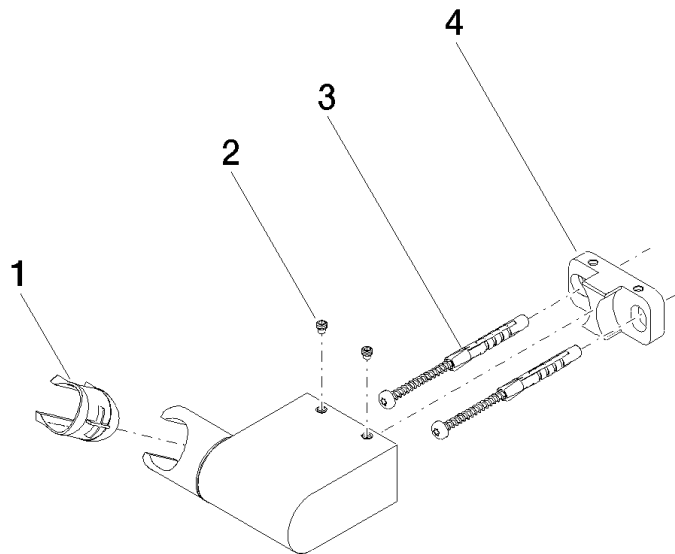

28 060 970

- pivotable 75°

Fits: IMO, LULU, MADISON, MEM, TARA,  
CL.1, LISSÉ, VAIA, META, CYO

	Brushed Dark Platinum	28 060 970-99
	Chrome	28 060 970-00
	Brushed Platinum	28 060 970-06
	Platinum	28 060 970-08
	Dark Brass matt	28 060 970-16
	Dark Chrome	28 060 970-19
	Light Gold	28 060 970-26
	Brushed Light Gold	28 060 970-27
	Brushed Durabronze (23kt Gold)	28 060 970-28
	Matte Black	28 060 970-33
	Brushed Bronze	28 060 970-42
	Brushed Champagne (22kt Gold)	28 060 970-46
	Champagne (22kt Gold)	28 060 970-47
	Brushed Chrome	28 060 970-93

28 060 970

mm [inches]

28 060 970

Parts for other finishes can be found here: [Chrome](#)

### Spare parts list

No.	Item Number	Name	Quantity used	Delivery time
1	09 12 12 212 90	sleeve	1	2
2	09 31 11 009 90	pin	2	2
3	05 30 31 025 00 90	fixing set	1	2
4	08 30 11 563 90	holder	1	2