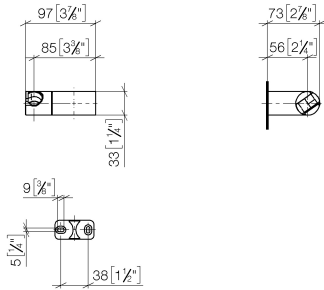

28 060 970

- pivotable 75°

Fits: IMO, LULU, MADISON, MEM, TARA,  
CL.1, LISSÉ, VAIA, META, CYO

	Brushed Dark Platinum	28 060 970-99
	Chrome	28 060 970-00
	Brushed Platinum	28 060 970-06
	Platinum	28 060 970-08
	Dark Brass matt	28 060 970-16
	Dark Chrome	28 060 970-19
	Light Gold	28 060 970-26
	Brushed Light Gold	28 060 970-27
	Brushed Durabronze (23kt Gold)	28 060 970-28
	Matte Black	28 060 970-33
	Brushed Bronze	28 060 970-42
	Brushed Champagne (22kt Gold)	28 060 970-46
	Champagne (22kt Gold)	28 060 970-47
	Brushed Chrome	28 060 970-93

28 060 970

mm [inches]

28 060 970

Parts for other finishes can be found here: [Chrome](#)

### Spare parts list

No.	Item Number	Name	Quantity used	Delivery time
1	09 12 12 212 90	sleeve	1	2
2	09 31 11 009 90	pin	2	2
3	05 30 31 025 00 90	fixing set	1	2
4	08 30 11 563 90	holder	1	2