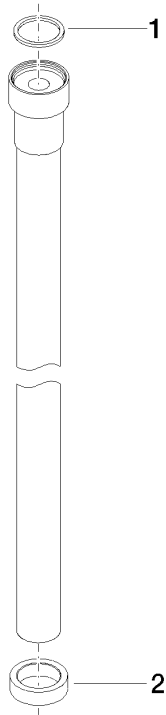

**WATER TUBE Kneipp hose white 2000 mm - Chrome**

28 285 979

- hose nozzle with sleeve M33
- with holding ring

	Chrome	28 285 979-00
	Brushed Platinum	28 285 979-06
	Platinum	28 285 979-08
	Dark Chrome	28 285 979-19
	Brushed Durabronze (23kt Gold)	28 285 979-28
	Matte Black	28 285 979-33
	Brushed Champagne (22kt Gold)	28 285 979-46
	Champagne (22kt Gold)	28 285 979-47
	Brushed Chrome	28 285 979-93
	Brushed Dark Platinum	28 285 979-99

# WATER TUBE Kneipp hose white 2000 mm - Chrome

28 285 979

mm [inches]

## Flow rate chart

**WATER TUBE Kneipp hose white 2000 mm - Chrome**

28 285 979

**Spare parts list**

No.	Item Number	Name	Quantity used	Delivery time
1	09 14 20 003 90	seal	1	2
2	09 28 10 116-12	ring	1	30