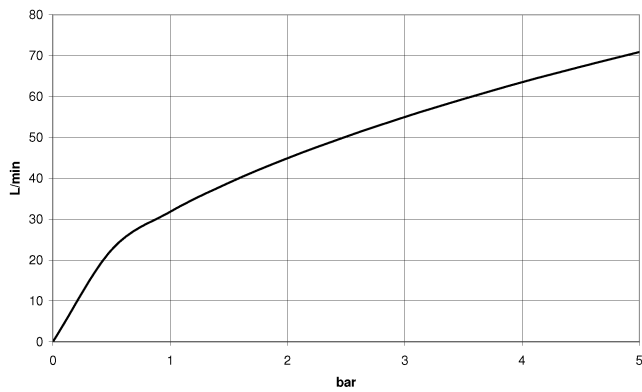

**WATER TUBE Kneipp hose white 2000 mm - Chrome**

28 285 979

- hose nozzle with sleeve M33
- with holding ring

	Chrome	28 285 979-00
	Brushed Platinum	28 285 979-06
	Platinum	28 285 979-08
	Dark Chrome	28 285 979-19
	Brushed Durabronze (23kt Gold)	28 285 979-28
	Matte Black	28 285 979-33
	Brushed Champagne (22kt Gold)	28 285 979-46
	Champagne (22kt Gold)	28 285 979-47
	Brushed Chrome	28 285 979-93
	Brushed Dark Platinum	28 285 979-99

# WATER TUBE Kneipp hose white 2000 mm - Chrome

28 285 979

mm [inches]

## Flow rate chart

**WATER TUBE Kneipp hose white 2000 mm - Chrome**

28 285 979

**Spare parts list**

No.	Item Number	Name	Quantity used	Delivery time
1	09 14 20 003 90	seal	1	2
2	09 28 10 116-12	ring	1	30