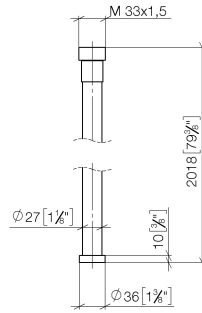

**WATER TUBE Kneipp hose white 2000 mm - Chrome**

28 285 979

- hose nozzle with sleeve M33
- with holding ring

	Chrome	28 285 979-00
	Brushed Platinum	28 285 979-06
	Platinum	28 285 979-08
	Dark Chrome	28 285 979-19
	Brushed Durabronze (23kt Gold)	28 285 979-28
	Matte Black	28 285 979-33
	Brushed Champagne (22kt Gold)	28 285 979-46
	Champagne (22kt Gold)	28 285 979-47
	Brushed Chrome	28 285 979-93
	Brushed Dark Platinum	28 285 979-99

# WATER TUBE Kneipp hose white 2000 mm - Chrome

28 285 979

mm [inches]

## Flow rate chart

**WATER TUBE Kneipp hose white 2000 mm - Chrome**

28 285 979

**Spare parts list**

No.	Item Number	Name	Quantity used	Delivery time
1	09 14 20 003 90	seal	1	2
2	09 28 10 116-12	ring	1	30