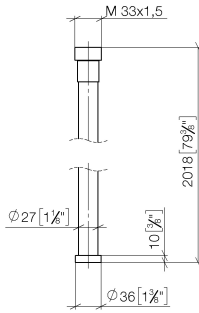

**WATER TUBE Kneipp hose white 2000 mm - Brushed Platinum**

---

28 285 979

- hose nozzle with sleeve M33
- with holding ring

	Brushed Platinum	28 285 979-06
	Chrome	28 285 979-00
	Platinum	28 285 979-08
	Dark Chrome	28 285 979-19
	Brushed Durabronze (23kt Gold)	28 285 979-28
	Matte Black	28 285 979-33
	Brushed Champagne (22kt Gold)	28 285 979-46
	Champagne (22kt Gold)	28 285 979-47
	Brushed Chrome	28 285 979-93
	Brushed Dark Platinum	28 285 979-99

# WATER TUBE Kneipp hose white 2000 mm - Brushed Platinum

28 285 979

mm [inches]

## WATER TUBE Kneipp hose white 2000 mm - Brushed Platinum

---

28 285 979

### Spare parts list

No.	Item Number	Name	Quantity used	Delivery time
	09 14 20 003 90	seal	2	2