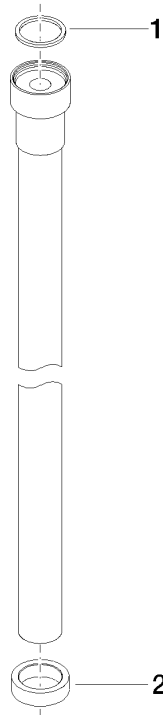

**WATER TUBE Kneipp hose white 2000 mm - Brushed Platinum**

---

28 285 979

- hose nozzle with sleeve M33
- with holding ring

	Brushed Platinum	28 285 979-06
	Chrome	28 285 979-00
	Platinum	28 285 979-08
	Dark Chrome	28 285 979-19
	Brushed Durabronze (23kt Gold)	28 285 979-28
	Matte Black	28 285 979-33
	Brushed Champagne (22kt Gold)	28 285 979-46
	Champagne (22kt Gold)	28 285 979-47
	Brushed Chrome	28 285 979-93
	Brushed Dark Platinum	28 285 979-99

# WATER TUBE Kneipp hose white 2000 mm - Brushed Platinum

28 285 979

mm [inches]

## Flow rate chart

# WATER TUBE Kneipp hose white 2000 mm - Brushed Platinum

---

28 285 979

Parts for other finishes can be found here: [Chrome](#)