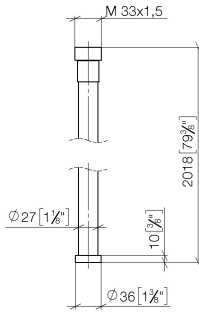

WATER TUBE Kneipp hose white 2000 mm - Matte Black

28 285 979

- hose nozzle with sleeve M33
- with holding ring

	Matte Black	28 285 979-33
	Chrome	28 285 979-00
	Brushed Platinum	28 285 979-06
	Platinum	28 285 979-08
	Dark Chrome	28 285 979-19
	Brushed Durabronze (23kt Gold)	28 285 979-28
	Brushed Champagne (22kt Gold)	28 285 979-46
	Champagne (22kt Gold)	28 285 979-47
	Brushed Chrome	28 285 979-93
	Brushed Dark Platinum	28 285 979-99

WATER TUBE Kneipp hose white 2000 mm - Matte Black

28 285 979

mm [inches]

Flow rate chart

WATER TUBE Kneipp hose white 2000 mm - Matte Black

28 285 979

Parts for other finishes can be found here: [Chrome](#)

WATER TUBE Kneipp hose white 2000 mm - Matte Black

28 285 979

Spare parts list