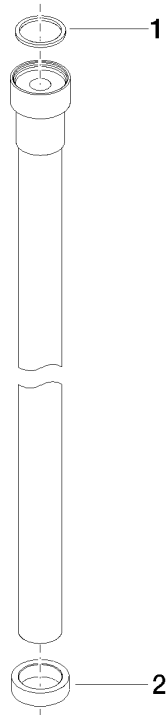

WATER TUBE Kneipp hose white 2000 mm - Matte Black

28 285 979

- hose nozzle with sleeve M33
- with holding ring

	Matte Black	28 285 979-33
	Chrome	28 285 979-00
	Brushed Platinum	28 285 979-06
	Platinum	28 285 979-08
	Dark Chrome	28 285 979-19
	Brushed Durabronze (23kt Gold)	28 285 979-28
	Brushed Champagne (22kt Gold)	28 285 979-46
	Champagne (22kt Gold)	28 285 979-47
	Brushed Chrome	28 285 979-93
	Brushed Dark Platinum	28 285 979-99

WATER TUBE Kneipp hose white 2000 mm - Matte Black

28 285 979

mm [inches]

Flow rate chart

WATER TUBE Kneipp hose white 2000 mm - Matte Black

28 285 979

Parts for other finishes can be found here: [Chrome](#)

WATER TUBE Kneipp hose white 2000 mm - Matte Black

28 285 979

Spare parts list