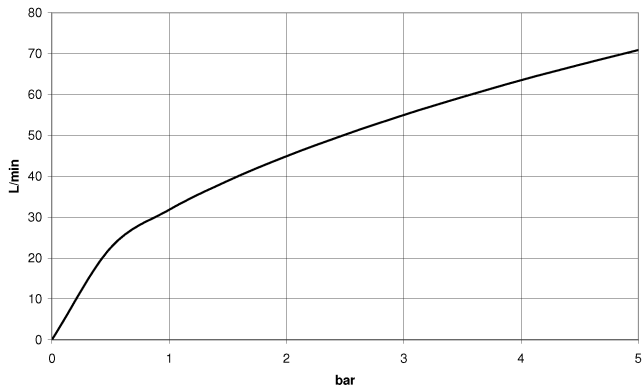

WATER TUBE Kneipp hose white 2000 mm - Matte Black

28 285 979

- hose nozzle with sleeve M33
- with holding ring

	Matte Black	28 285 979-33
	Chrome	28 285 979-00
	Brushed Platinum	28 285 979-06
	Platinum	28 285 979-08
	Dark Chrome	28 285 979-19
	Brushed Durabronze (23kt Gold)	28 285 979-28
	Brushed Champagne (22kt Gold)	28 285 979-46
	Champagne (22kt Gold)	28 285 979-47
	Brushed Chrome	28 285 979-93
	Brushed Dark Platinum	28 285 979-99

WATER TUBE Kneipp hose white 2000 mm - Matte Black

28 285 979

mm [inches]

Flow rate chart

WATER TUBE Kneipp hose white 2000 mm - Matte Black

28 285 979

Parts for other finishes can be found here: [Chrome](#)