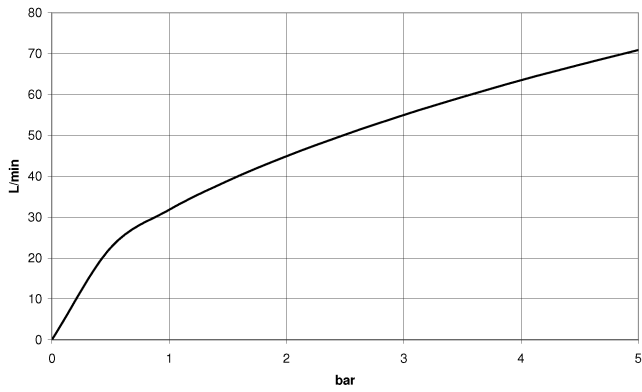

WATER TUBE Kneipp hose white 2000 mm - Brushed Champagne (22kt Gold)

28 285 979

- hose nozzle with sleeve M33
- with holding ring

	Brushed Champagne (22kt Gold)	28 285 979-46
	Chrome	28 285 979-00
	Brushed Platinum	28 285 979-06
	Platinum	28 285 979-08
	Dark Chrome	28 285 979-19
	Brushed Durabronze (23kt Gold)	28 285 979-28
	Matte Black	28 285 979-33
	Champagne (22kt Gold)	28 285 979-47
	Brushed Chrome	28 285 979-93
	Brushed Dark Platinum	28 285 979-99

WATER TUBE Kneipp hose white 2000 mm - Brushed Champagne (22kt Gold)

28 285 979

mm [inches]

Flow rate chart

WATER TUBE Kneipp hose white 2000 mm - Brushed Champagne (22kt Gold)

28 285 979

Parts for other finishes can be found here: [Chrome](#)