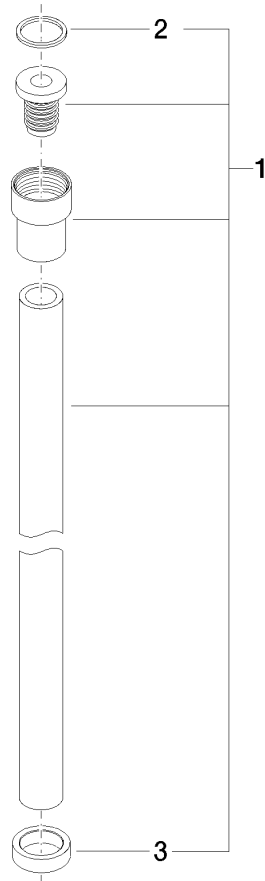

WATER TUBE Kneipp hose black 2000 mm - Brushed Platinum

28 286 979

- hose nozzle with sleeve M33
- with holding ring

	Brushed Platinum	28 286 979-06
	Chrome	28 286 979-00
	Platinum	28 286 979-08
	Dark Chrome	28 286 979-19
	Brushed Durabronze (23kt Gold)	28 286 979-28
	Matte Black	28 286 979-33
	Brushed Champagne (22kt Gold)	28 286 979-46
	Champagne (22kt Gold)	28 286 979-47
	Brushed Chrome	28 286 979-93
	Brushed Dark Platinum	28 286 979-99

WATER TUBE Kneipp hose black 2000 mm - Brushed Platinum

28 286 979

mm [inches]

Flow rate chart

WATER TUBE Kneipp hose black 2000 mm - Brushed Platinum

28 286 979

Parts for other finishes can be found here: [Chrome](#)

WATER TUBE Kneipp hose black 2000 mm - Brushed Platinum

28 286 979

Spare parts list

No.	Item Number	Name	Quantity used	Delivery time
	09 14 20 003 90	seal	2	2