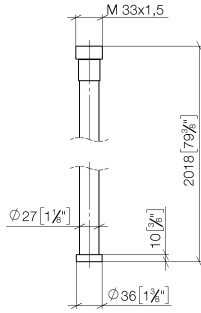

WATER TUBE Kneipp hose black 2000 mm - Brushed Platinum

28 286 979

- hose nozzle with sleeve M33
- with holding ring

	Brushed Platinum	28 286 979-06
	Chrome	28 286 979-00
	Platinum	28 286 979-08
	Dark Chrome	28 286 979-19
	Brushed Durabronze (23kt Gold)	28 286 979-28
	Matte Black	28 286 979-33
	Brushed Champagne (22kt Gold)	28 286 979-46
	Champagne (22kt Gold)	28 286 979-47
	Brushed Chrome	28 286 979-93
	Brushed Dark Platinum	28 286 979-99

WATER TUBE Kneipp hose black 2000 mm - Brushed Platinum

28 286 979

mm [inches]

Flow rate chart

WATER TUBE Kneipp hose black 2000 mm - Brushed Platinum

28 286 979

Parts for other finishes can be found here: [Chrome](#)

WATER TUBE Kneipp hose black 2000 mm - Brushed Platinum

28 286 979

Spare parts list

No.	Item Number	Name	Quantity used	Delivery time
	09 14 20 003 90	seal	2	2