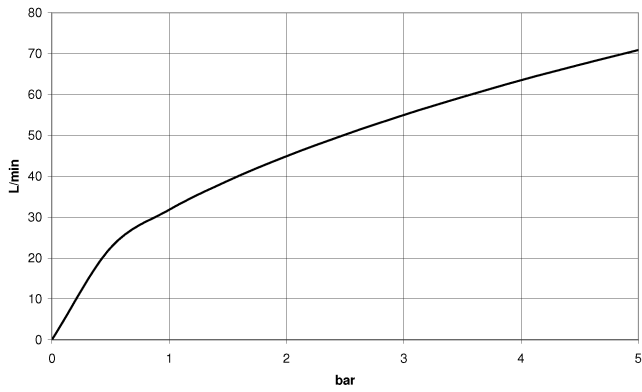

WATER TUBE Kneipp hose black 2000 mm - Brushed Platinum

28 286 979

- hose nozzle with sleeve M33
- with holding ring

	Brushed Platinum	28 286 979-06
	Chrome	28 286 979-00
	Platinum	28 286 979-08
	Dark Chrome	28 286 979-19
	Brushed Durabronze (23kt Gold)	28 286 979-28
	Matte Black	28 286 979-33
	Brushed Champagne (22kt Gold)	28 286 979-46
	Champagne (22kt Gold)	28 286 979-47
	Brushed Chrome	28 286 979-93
	Brushed Dark Platinum	28 286 979-99

WATER TUBE Kneipp hose black 2000 mm - Brushed Platinum

28 286 979

mm [inches]

Flow rate chart

WATER TUBE Kneipp hose black 2000 mm - Brushed Platinum

28 286 979

Parts for other finishes can be found here: [Chrome](#)

WATER TUBE Kneipp hose black 2000 mm - Brushed Platinum

28 286 979

Spare parts list

No.	Item Number	Name	Quantity used	Delivery time
	09 14 20 003 90	seal	2	2