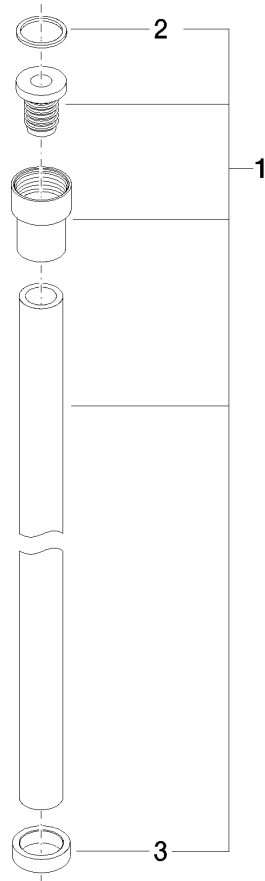

WATER TUBE Kneipp hose black 2000 mm - Platinum

28 286 979

- hose nozzle with sleeve M33
- with holding ring

	Platinum	28 286 979-08
	Chrome	28 286 979-00
	Brushed Platinum	28 286 979-06
	Dark Chrome	28 286 979-19
	Brushed Durabronze (23kt Gold)	28 286 979-28
	Matte Black	28 286 979-33
	Brushed Champagne (22kt Gold)	28 286 979-46
	Champagne (22kt Gold)	28 286 979-47
	Brushed Chrome	28 286 979-93
	Brushed Dark Platinum	28 286 979-99

WATER TUBE Kneipp hose black 2000 mm - Platinum

28 286 979

mm [inches]

Flow rate chart

WATER TUBE Kneipp hose black 2000 mm - Platinum

28 286 979

Parts for other finishes can be found here: [Chrome](#)

WATER TUBE Kneipp hose black 2000 mm - Platinum

28 286 979

Spare parts list

No.	Item Number	Name	Quantity used	Delivery time
	09 14 20 003 90	seal	2	2