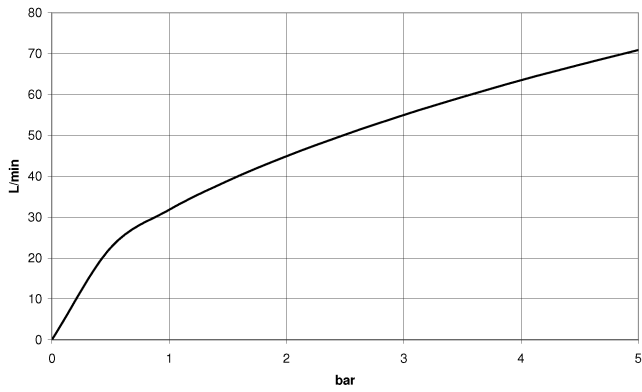

WATER TUBE Kneipp hose black 2000 mm - Dark Chrome

28 286 979

- hose nozzle with sleeve M33
- with holding ring

	Dark Chrome	28 286 979-19
	Chrome	28 286 979-00
	Brushed Platinum	28 286 979-06
	Platinum	28 286 979-08
	Brushed Durabronze (23kt Gold)	28 286 979-28
	Matte Black	28 286 979-33
	Brushed Champagne (22kt Gold)	28 286 979-46
	Champagne (22kt Gold)	28 286 979-47
	Brushed Chrome	28 286 979-93
	Brushed Dark Platinum	28 286 979-99

WATER TUBE Kneipp hose black 2000 mm - Dark Chrome

28 286 979

mm [inches]

Flow rate chart

WATER TUBE Kneipp hose black 2000 mm - Dark Chrome

28 286 979

Parts for other finishes can be found here: [Chrome](#)