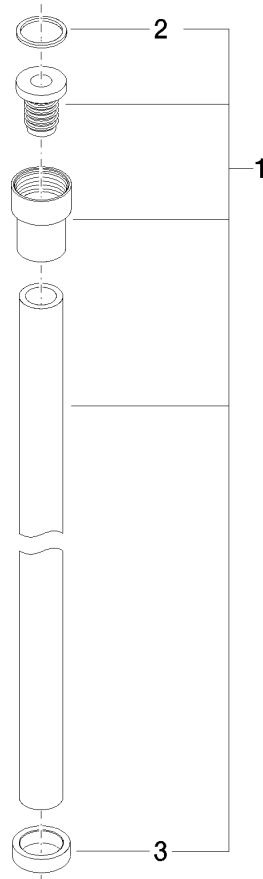

WATER TUBE Kneipp hose black 2000 mm - Dark Chrome

28 286 979

- hose nozzle with sleeve M33
- with holding ring

	Dark Chrome	28 286 979-19
	Chrome	28 286 979-00
	Brushed Platinum	28 286 979-06
	Platinum	28 286 979-08
	Brushed Durabronze (23kt Gold)	28 286 979-28
	Matte Black	28 286 979-33
	Brushed Champagne (22kt Gold)	28 286 979-46
	Champagne (22kt Gold)	28 286 979-47
	Brushed Chrome	28 286 979-93
	Brushed Dark Platinum	28 286 979-99

WATER TUBE Kneipp hose black 2000 mm - Dark Chrome

28 286 979

mm [inches]

Flow rate chart

WATER TUBE Kneipp hose black 2000 mm - Dark Chrome

28 286 979

Parts for other finishes can be found here: [Chrome](#)

WATER TUBE Kneipp hose black 2000 mm - Dark Chrome

28 286 979

Spare parts list