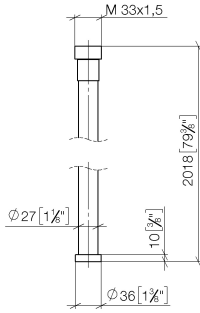

WATER TUBE Kneipp hose black 2000 mm - Dark Chrome

28 286 979

- hose nozzle with sleeve M33
- with holding ring

	Dark Chrome	28 286 979-19
	Chrome	28 286 979-00
	Brushed Platinum	28 286 979-06
	Platinum	28 286 979-08
	Brushed Durabronze (23kt Gold)	28 286 979-28
	Matte Black	28 286 979-33
	Brushed Champagne (22kt Gold)	28 286 979-46
	Champagne (22kt Gold)	28 286 979-47
	Brushed Chrome	28 286 979-93
	Brushed Dark Platinum	28 286 979-99

WATER TUBE Kneipp hose black 2000 mm - Dark Chrome

28 286 979

mm [inches]

Flow rate chart

WATER TUBE Kneipp hose black 2000 mm - Dark Chrome

28 286 979

Parts for other finishes can be found here: [Chrome](#)

WATER TUBE Kneipp hose black 2000 mm - Dark Chrome

28 286 979

Spare parts list