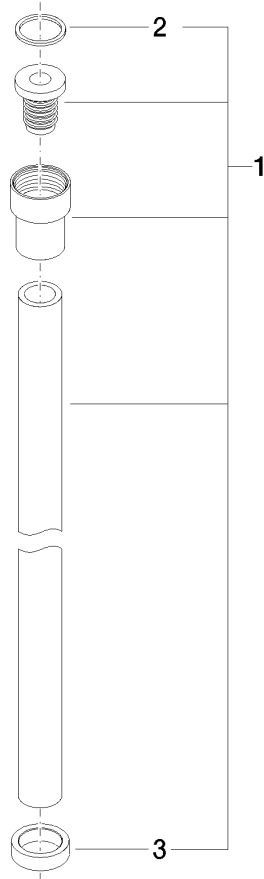

WATER TUBE Kneipp hose black 2000 mm - Brushed Durabronz (23kt Gold)

28 286 979

- hose nozzle with sleeve M33
- with holding ring

	Brushed Durabronz (23kt Gold)	28 286 979-28
	Chrome	28 286 979-00
	Brushed Platinum	28 286 979-06
	Platinum	28 286 979-08
	Dark Chrome	28 286 979-19
	Matte Black	28 286 979-33
	Brushed Champagne (22kt Gold)	28 286 979-46
	Champagne (22kt Gold)	28 286 979-47
	Brushed Chrome	28 286 979-93
	Brushed Dark Platinum	28 286 979-99

WATER TUBE Kneipp hose black 2000 mm - Brushed Durabronze (23kt Gold)

28 286 979

mm [inches]

Flow rate chart

WATER TUBE Kneipp hose black 2000 mm - Brushed Durabronze (23kt Gold)

28 286 979

Parts for other finishes can be found here: [Chrome](#)

WATER TUBE Kneipp hose black 2000 mm - Brushed Durabronze (23kt Gold)

28 286 979

Spare parts list

No.	Item Number	Name	Quantity used	Delivery time
	09 14 20 003 90	seal	2	2