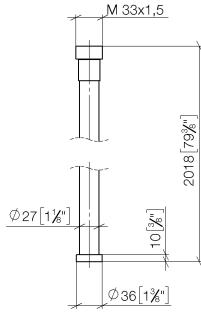

WATER TUBE Kneipp hose black 2000 mm - Matte Black

28 286 979

- hose nozzle with sleeve M33
- with holding ring

	Matte Black	28 286 979-33
	Chrome	28 286 979-00
	Brushed Platinum	28 286 979-06
	Platinum	28 286 979-08
	Dark Chrome	28 286 979-19
	Brushed Durabronze (23kt Gold)	28 286 979-28
	Brushed Champagne (22kt Gold)	28 286 979-46
	Champagne (22kt Gold)	28 286 979-47
	Brushed Chrome	28 286 979-93
	Brushed Dark Platinum	28 286 979-99

WATER TUBE Kneipp hose black 2000 mm - Matte Black

28 286 979

mm [inches]

Flow rate chart

WATER TUBE Kneipp hose black 2000 mm - Matte Black

28 286 979

Parts for other finishes can be found here: [Chrome](#)

WATER TUBE Kneipp hose black 2000 mm - Matte Black

28 286 979

Spare parts list