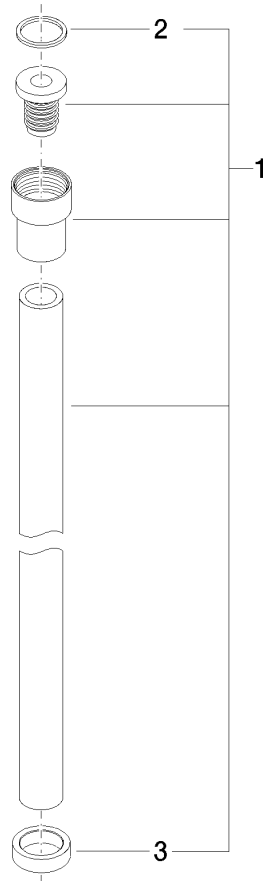

WATER TUBE Kneipp hose black 2000 mm - Matte Black

28 286 979

- hose nozzle with sleeve M33
- with holding ring

	Matte Black	28 286 979-33
	Chrome	28 286 979-00
	Brushed Platinum	28 286 979-06
	Platinum	28 286 979-08
	Dark Chrome	28 286 979-19
	Brushed Durabronze (23kt Gold)	28 286 979-28
	Brushed Champagne (22kt Gold)	28 286 979-46
	Champagne (22kt Gold)	28 286 979-47
	Brushed Chrome	28 286 979-93
	Brushed Dark Platinum	28 286 979-99

WATER TUBE Kneipp hose black 2000 mm - Matte Black

28 286 979

mm [inches]

Flow rate chart

WATER TUBE Kneipp hose black 2000 mm - Matte Black

28 286 979

Parts for other finishes can be found here: [Chrome](#)

WATER TUBE Kneipp hose black 2000 mm - Matte Black

28 286 979

Spare parts list