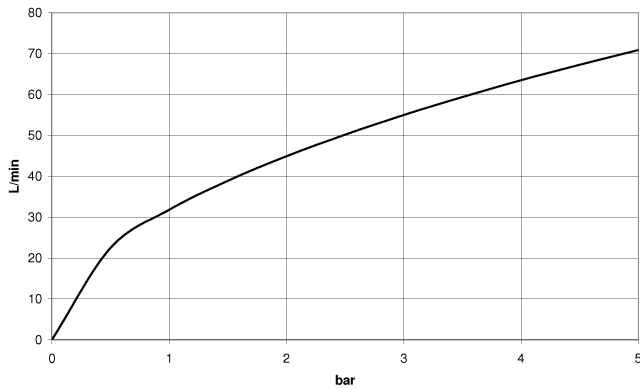

WATER TUBE Kneipp hose black 2000 mm - Matte Black

28 286 979

- hose nozzle with sleeve M33
- with holding ring

	Matte Black	28 286 979-33
	Chrome	28 286 979-00
	Brushed Platinum	28 286 979-06
	Platinum	28 286 979-08
	Dark Chrome	28 286 979-19
	Brushed Durabronze (23kt Gold)	28 286 979-28
	Brushed Champagne (22kt Gold)	28 286 979-46
	Champagne (22kt Gold)	28 286 979-47
	Brushed Chrome	28 286 979-93
	Brushed Dark Platinum	28 286 979-99

WATER TUBE Kneipp hose black 2000 mm - Matte Black

28 286 979

mm [inches]

Flow rate chart

WATER TUBE Kneipp hose black 2000 mm - Matte Black

28 286 979

Parts for other finishes can be found here: [Chrome](#)