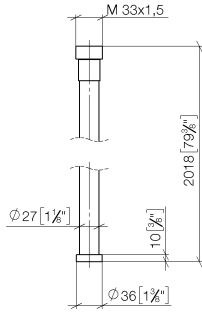

WATER TUBE Kneipp hose black 2000 mm - Brushed Chrome

28 286 979

- hose nozzle with sleeve M33
- with holding ring

	Brushed Chrome	28 286 979-93
	Chrome	28 286 979-00
	Brushed Platinum	28 286 979-06
	Platinum	28 286 979-08
	Dark Chrome	28 286 979-19
	Brushed Durabronze (23kt Gold)	28 286 979-28
	Matte Black	28 286 979-33
	Brushed Champagne (22kt Gold)	28 286 979-46
	Champagne (22kt Gold)	28 286 979-47
	Brushed Dark Platinum	28 286 979-99

WATER TUBE Kneipp hose black 2000 mm - Brushed Chrome

28 286 979

mm [inches]

Flow rate chart

WATER TUBE Kneipp hose black 2000 mm - Brushed Chrome

28 286 979

Parts for other finishes can be found here: [Chrome](#)

WATER TUBE Kneipp hose black 2000 mm - Brushed Chrome

28 286 979

Spare parts list

No.	Item Number	Name	Quantity used	Delivery time
	09 14 20 003 90	seal	2	2