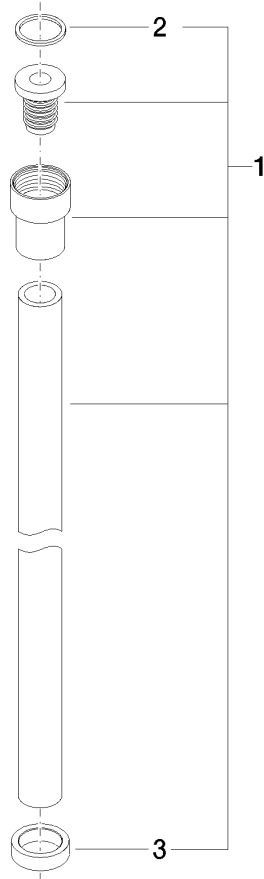

WATER TUBE Kneipp hose black 2000 mm - Brushed Chrome

28 286 979

- hose nozzle with sleeve M33
- with holding ring

	Brushed Chrome	28 286 979-93
	Chrome	28 286 979-00
	Brushed Platinum	28 286 979-06
	Platinum	28 286 979-08
	Dark Chrome	28 286 979-19
	Brushed Durabronze (23kt Gold)	28 286 979-28
	Matte Black	28 286 979-33
	Brushed Champagne (22kt Gold)	28 286 979-46
	Champagne (22kt Gold)	28 286 979-47
	Brushed Dark Platinum	28 286 979-99

WATER TUBE Kneipp hose black 2000 mm - Brushed Chrome

28 286 979

mm [inches]

Flow rate chart

WATER TUBE Kneipp hose black 2000 mm - Brushed Chrome

28 286 979

Parts for other finishes can be found here: [Chrome](#)

WATER TUBE Kneipp hose black 2000 mm - Brushed Chrome

28 286 979

Spare parts list

No.	Item Number	Name	Quantity used	Delivery time
	09 14 20 003 90	seal	2	2