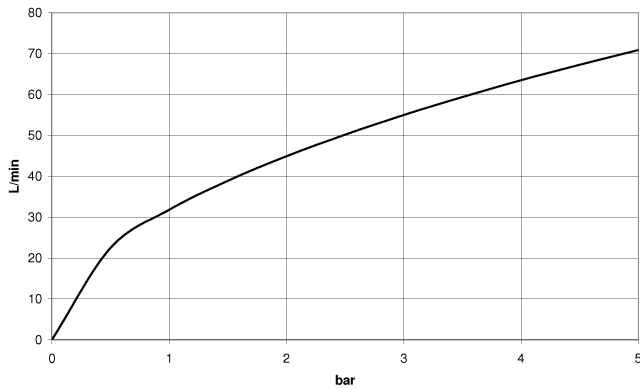

WATER TUBE Kneipp hose black 2000 mm - Brushed Dark Platinum

28 286 979

- hose nozzle with sleeve M33
- with holding ring

	Brushed Dark Platinum	28 286 979-99
	Chrome	28 286 979-00
	Brushed Platinum	28 286 979-06
	Platinum	28 286 979-08
	Dark Chrome	28 286 979-19
	Brushed Durabross (23kt Gold)	28 286 979-28
	Matte Black	28 286 979-33
	Brushed Champagne (22kt Gold)	28 286 979-46
	Champagne (22kt Gold)	28 286 979-47
	Brushed Chrome	28 286 979-93

WATER TUBE Kneipp hose black 2000 mm - Brushed Dark Platinum

28 286 979

mm [inches]

Flow rate chart

WATER TUBE Kneipp hose black 2000 mm - Brushed Dark Platinum

28 286 979

Parts for other
finishes can be found
here: [Chrome](#)

WATER TUBE Kneipp hose black 2000 mm - Brushed Dark Platinum

28 286 979

Spare parts list

No.	Item Number	Name	Quantity used	Delivery time
	09 14 20 003 90	seal	2	2