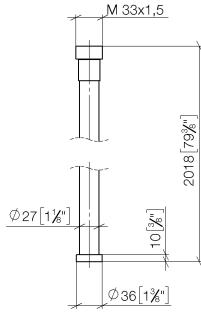

WATER TUBE Kneipp hose black 2000 mm - Brushed Dark Platinum

28 286 979

- hose nozzle with sleeve M33
- with holding ring

	Brushed Dark Platinum	28 286 979-99
	Chrome	28 286 979-00
	Brushed Platinum	28 286 979-06
	Platinum	28 286 979-08
	Dark Chrome	28 286 979-19
	Brushed Durabross (23kt Gold)	28 286 979-28
	Matte Black	28 286 979-33
	Brushed Champagne (22kt Gold)	28 286 979-46
	Champagne (22kt Gold)	28 286 979-47
	Brushed Chrome	28 286 979-93

WATER TUBE Kneipp hose black 2000 mm - Brushed Dark Platinum

28 286 979

mm [inches]

Flow rate chart

WATER TUBE Kneipp hose black 2000 mm - Brushed Dark Platinum

28 286 979

Parts for other
finishes can be found
here: [Chrome](#)

WATER TUBE Kneipp hose black 2000 mm - Brushed Dark Platinum

28 286 979

Spare parts list

No.	Item Number	Name	Quantity used	Delivery time
	09 14 20 003 90	seal	2	2