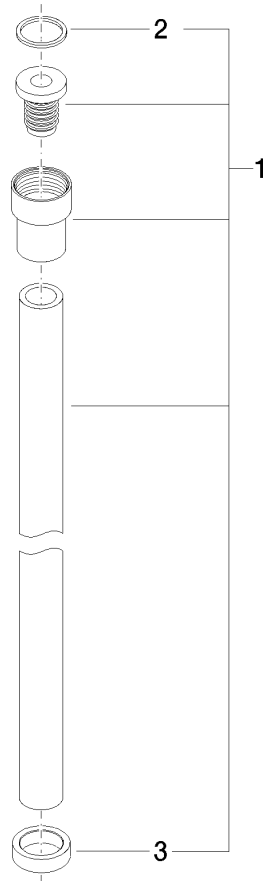

WATER TUBE Kneipp hose black 2000 mm - Brushed Dark Platinum

28 286 979

- hose nozzle with sleeve M33
- with holding ring

	Brushed Dark Platinum	28 286 979-99
	Chrome	28 286 979-00
	Brushed Platinum	28 286 979-06
	Platinum	28 286 979-08
	Dark Chrome	28 286 979-19
	Brushed Durabross (23kt Gold)	28 286 979-28
	Matte Black	28 286 979-33
	Brushed Champagne (22kt Gold)	28 286 979-46
	Champagne (22kt Gold)	28 286 979-47
	Brushed Chrome	28 286 979-93

WATER TUBE Kneipp hose black 2000 mm - Brushed Dark Platinum

28 286 979

mm [inches]

Flow rate chart

WATER TUBE Kneipp hose black 2000 mm - Brushed Dark Platinum

28 286 979

Parts for other
finishes can be found
here: [Chrome](#)

WATER TUBE Kneipp hose black 2000 mm - Brushed Dark Platinum

28 286 979

Spare parts list

No.	Item Number	Name	Quantity used	Delivery time
	09 14 20 003 90	seal	2	2