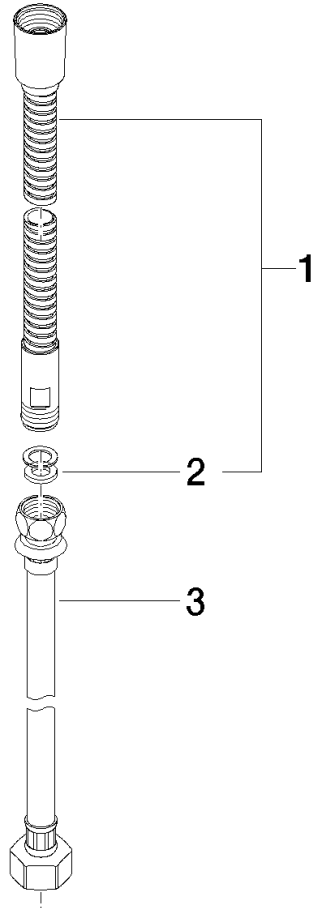

Metal shower hose in two parts 1/2" x 3/8" x 2250 mm - Brushed Platinum

IMO

28 323 970

Fits: IMO, LULU, MADISON, MEM, TARA,
CL.1, LISSÉ, VAIA, META, CYO

	Brushed Platinum	28 323 970-06
	Chrome	28 323 970-00
	Platinum	28 323 970-08
	Durabress (23kt Gold)	28 323 970-09
	Dark Chrome	28 323 970-19
	Light Gold	28 323 970-26
	Brushed Light Gold	28 323 970-27
	Brushed Durabress (23kt Gold)	28 323 970-28
	Matte Black	28 323 970-33
	Brushed Bronze	28 323 970-42
	Brushed Champagne (22kt Gold)	28 323 970-46
	Champagne (22kt Gold)	28 323 970-47
	Brushed Chrome	28 323 970-93
	Brushed Dark Platinum	28 323 970-99

Metal shower hose in two parts 1/2" x 3/8" x 2250 mm - Brushed Platinum

IMO

28 323 970

Metal shower hose in two parts 1/2" x 3/8" x 2250 mm - Brushed Platinum

IMO

28 323 970

28 323 970

Parts for other finishes can be found here: [Chrome](#)

Spare parts list

No.	Item Number	Name	Quantity used	Delivery time
1	28 322 970-06	Metal shower hose 1/2" x 3/8" x 1750 mm - Brushed Platinum	1	2
2	90 14 20 026 00 90	seal	1	2
3	12 505 970 90	High pressure hose 1/2" x 3/8" x 500 mm -	1	2