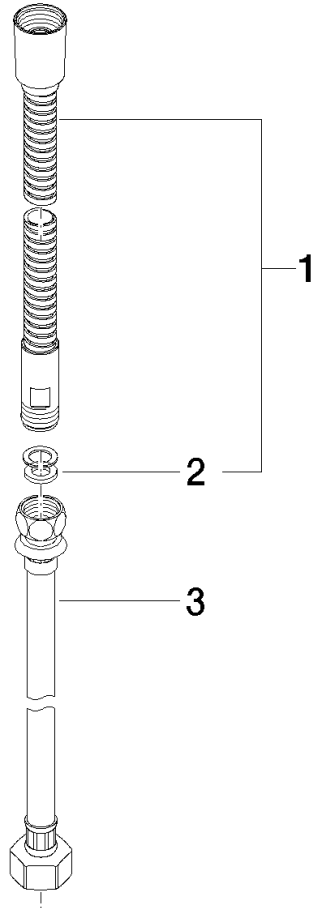

Metal shower hose in two parts 1/2" x 3/8" x 2250 mm - Light Gold

IMO

28 323 970

Fits: IMO, LULU, MADISON, MEM, TARA,
CL.1, LISSÉ, VAIA, META, CYO

	Light Gold	28 323 970-26
	Chrome	28 323 970-00
	Brushed Platinum	28 323 970-06
	Platinum	28 323 970-08
	Durabrand (23kt Gold)	28 323 970-09
	Dark Chrome	28 323 970-19
	Brushed Light Gold	28 323 970-27
	Brushed Durabrand (23kt Gold)	28 323 970-28
	Matte Black	28 323 970-33
	Brushed Bronze	28 323 970-42
	Brushed Champagne (22kt Gold)	28 323 970-46
	Champagne (22kt Gold)	28 323 970-47
	Brushed Chrome	28 323 970-93
	Brushed Dark Platinum	28 323 970-99

Metal shower hose in two parts 1/2" x 3/8" x 2250 mm - Light Gold

IMO

28 323 970

Metal shower hose in two parts 1/2" x 3/8" x 2250 mm - Light Gold

IMO

28 323 970

28 323 970

Parts for other finishes can be found here: [Chrome](#)

Spare parts list

No.	Item Number	Name	Quantity used	Delivery time
1	28 322 970-26	Metal shower hose 1/2" x 3/8" x 1750 mm - Light Gold	1	30
2	90 14 20 026 00 90	seal	1	2
3	12 505 970 90	High pressure hose 1/2" x 3/8" x 500 mm -	1	2