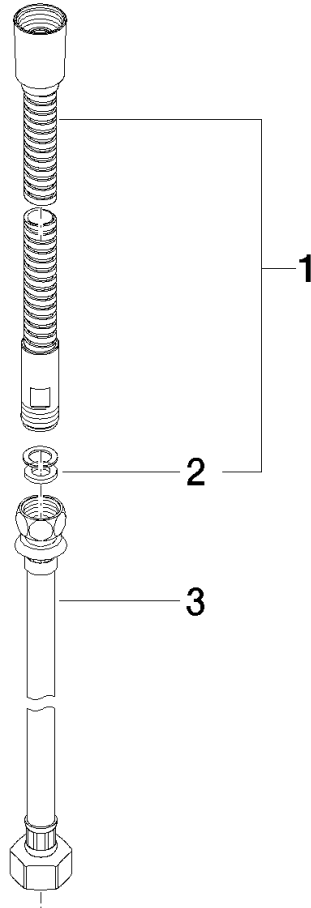

Metal shower hose in two parts 1/2" x 3/8" x 2250 mm - Brushed Light Gold

IMO

28 323 970

Fits: IMO, LULU, MADISON, MEM, TARA,
CL.1, LISSÉ, VAIA, META, CYO

	Brushed Light Gold	28 323 970-27
	Chrome	28 323 970-00
	Brushed Platinum	28 323 970-06
	Platinum	28 323 970-08
	Durabass (23kt Gold)	28 323 970-09
	Dark Chrome	28 323 970-19
	Light Gold	28 323 970-26
	Brushed Durabass (23kt Gold)	28 323 970-28
	Matte Black	28 323 970-33
	Brushed Bronze	28 323 970-42
	Brushed Champagne (22kt Gold)	28 323 970-46
	Champagne (22kt Gold)	28 323 970-47
	Brushed Chrome	28 323 970-93
	Brushed Dark Platinum	28 323 970-99

Metal shower hose in two parts 1/2" x 3/8" x 2250 mm - Brushed Light Gold

IMO

28 323 970

Metal shower hose in two parts 1/2" x 3/8" x 2250 mm - Brushed Light Gold

IMO

28 323 970

28 323 970

Parts for other finishes can be found here: [Chrome](#)

Spare parts list

No.	Item Number	Name	Quantity used	Delivery time
1	28 322 970-27	Metal shower hose 1/2" x 3/8" x 1750 mm - Brushed Light Gold	1	30
2	90 14 20 026 00 90	seal	1	2
3	12 505 970 90	High pressure hose 1/2" x 3/8" x 500 mm -	1	2