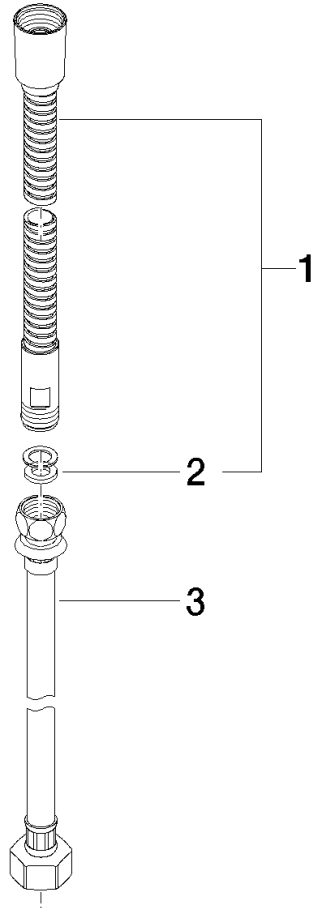

Metal shower hose in two parts 1/2" x 3/8" x 2250 mm - Brushed Bronze

IMO

28 323 970

Fits: IMO, LULU, MADISON, MEM, TARA,
CL.1, LISSÉ, VAIA, META, CYO

	Brushed Bronze	28 323 970-42
	Chrome	28 323 970-00
	Brushed Platinum	28 323 970-06
	Platinum	28 323 970-08
	Durabronze (23kt Gold)	28 323 970-09
	Dark Chrome	28 323 970-19
	Light Gold	28 323 970-26
	Brushed Light Gold	28 323 970-27
	Brushed Durabronze (23kt Gold)	28 323 970-28
	Matte Black	28 323 970-33
	Brushed Champagne (22kt Gold)	28 323 970-46
	Champagne (22kt Gold)	28 323 970-47
	Brushed Chrome	28 323 970-93
	Brushed Dark Platinum	28 323 970-99

Metal shower hose in two parts 1/2" x 3/8" x 2250 mm - Brushed Bronze

IMO

28 323 970

Metal shower hose in two parts 1/2" x 3/8" x 2250 mm - Brushed Bronze

IMO

28 323 970

28 323 970

Parts for other finishes can be found here: [Chrome](#)

Spare parts list

No.	Item Number	Name	Quantity used	Delivery time
1	28 322 970-42	Metal shower hose 1/2" x 3/8" x 1750 mm - Brushed Bronze	1	30
2	90 14 20 026 00 90	seal	1	2
3	12 505 970 90	High pressure hose 1/2" x 3/8" x 500 mm -	1	2