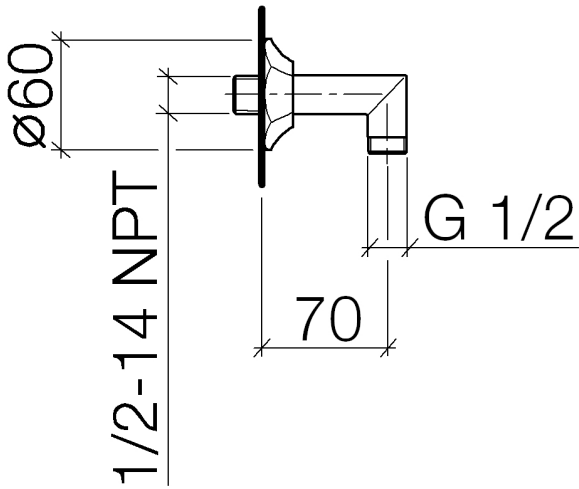

28 450 370

- 1/2" shower outlet
- rosette Ø 60 mm
- 1/2" connection

Intrinsic protection against back flow.

	Brushed Platinum	28 450 370-06
	Chrome	28 450 370-00
	Chrome	28 450 370-00 0010
	Brushed Platinum	28 450 370-06 0010
	Platinum	28 450 370-08
	Platinum	28 450 370-08 0010
	Durabrand (23kt Gold)	28 450 370-09
	Durabrand (23kt Gold)	28 450 370-09 0010
	Brushed Durabrand (23kt Gold)	28 450 370-28
	Brushed Durabrand (23kt Gold)	28 450 370-28 0010
	Brushed Dark Platinum	28 450 370-99
	Brushed Dark Platinum	28 450 370-99 0010

Recommended miscellaneous

Concealed wall elbow - 35 085 970 90

- max. recess depth 163 mm
- min. recess depth 90 mm

28 450 370

Flow rate chart

Certificates

Belgaqua_21-381-
27_7.

28 450 370

Spare parts list

No.	Item Number	Name	Quantity used	Delivery time
1	09 27 37 003-06	rosette	1	60
2	90 14 10 026 00 90	seal	1	2
3	09 11 03 021-06	connection	1	10
4	90 23 01 040 00 90	back-flow preventer	1	2