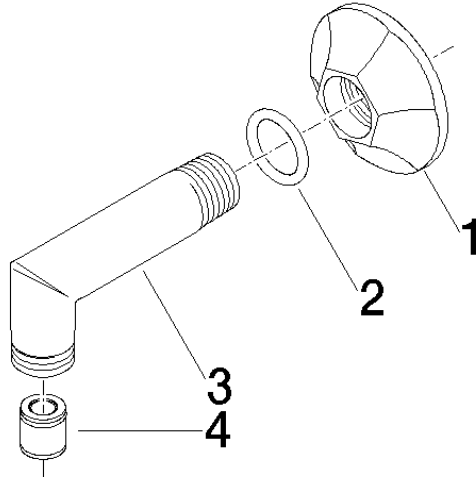

28 450 370

- 1/2" shower outlet
- rosette Ø 60 mm
- 1/2" connection

Intrinsic protection against back flow.

	Brushed Platinum	28 450 370-06
	Chrome	28 450 370-00
	Chrome	28 450 370-00 0010
	Brushed Platinum	28 450 370-06 0010
	Platinum	28 450 370-08
	Platinum	28 450 370-08 0010
	Durabrand (23kt Gold)	28 450 370-09
	Durabrand (23kt Gold)	28 450 370-09 0010
	Brushed Durabrand (23kt Gold)	28 450 370-28
	Brushed Durabrand (23kt Gold)	28 450 370-28 0010
	Brushed Dark Platinum	28 450 370-99
	Brushed Dark Platinum	28 450 370-99 0010

Recommended miscellaneous

Concealed wall elbow - 35 085 970 90

- max. recess depth 163 mm
- min. recess depth 90 mm

28 450 370

Flow rate chart

Certificates

Belgaqua_21-381-
27_7.

28 450 370

Spare parts list

No.	Item Number	Name	Quantity used	Delivery time
1	09 27 37 003-06	rosette	1	60
2	90 14 10 026 00 90	seal	1	2
3	09 11 03 021-06	connection	1	10
4	90 23 01 040 00 90	back-flow preventer	1	2