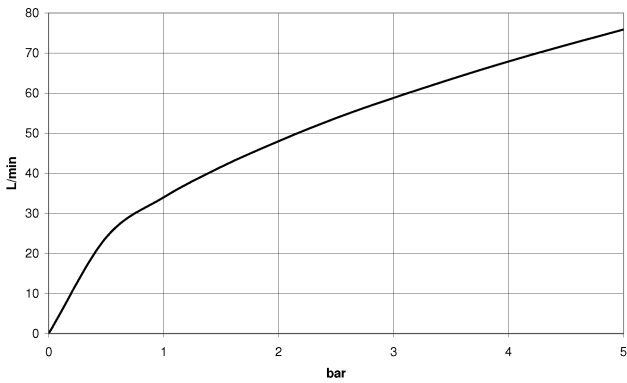

28 450 370

- 1/2" shower outlet
- rosette Ø 60 mm
- 1/2" connection

Intrinsic protection against back flow.

	Brushed Platinum	28 450 370-06
	Chrome	28 450 370-00
	Chrome	28 450 370-00 0010
	Brushed Platinum	28 450 370-06 0010
	Platinum	28 450 370-08
	Platinum	28 450 370-08 0010
	Durabrand (23kt Gold)	28 450 370-09
	Durabrand (23kt Gold)	28 450 370-09 0010
	Brushed Durabrand (23kt Gold)	28 450 370-28
	Brushed Durabrand (23kt Gold)	28 450 370-28 0010
	Brushed Dark Platinum	28 450 370-99
	Brushed Dark Platinum	28 450 370-99 0010

Recommended miscellaneous

Concealed wall elbow - 35 085 970 90

- max. recess depth 163 mm
- min. recess depth 90 mm

28 450 370

Flow rate chart

Certificates

Belgaqua_21-381-
27_7.

28 450 370