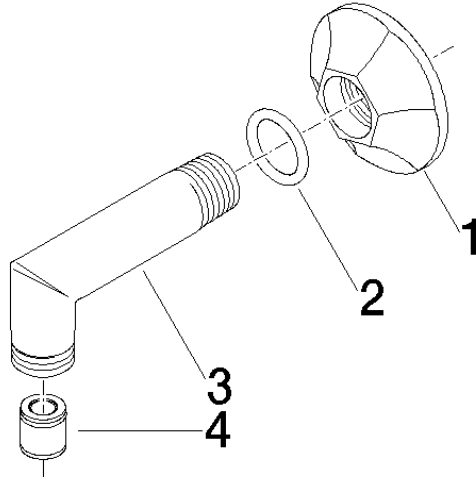

28 450 370

- 1/2" shower outlet
- rosette Ø 60 mm
- 1/2" connection

Intrinsic protection against back flow.

	Platinum	28 450 370-08
	Chrome	28 450 370-00
	Chrome	28 450 370-00 0010
	Brushed Platinum	28 450 370-06
	Brushed Platinum	28 450 370-06 0010
	Platinum	28 450 370-08 0010
	Durabrand (23kt Gold)	28 450 370-09
	Durabrand (23kt Gold)	28 450 370-09 0010
	Brushed Durabrand (23kt Gold)	28 450 370-28
	Brushed Durabrand (23kt Gold)	28 450 370-28 0010
	Brushed Dark Platinum	28 450 370-99
	Brushed Dark Platinum	28 450 370-99 0010

Recommended miscellaneous

- Concealed wall elbow -** 35 085 970 90
- max. recess depth 163 mm
 - min. recess depth 90 mm

28 450 370

Flow rate chart

Certificates

Belgaqua_21-381-
27_7.

28 450 370

Spare parts list

No.	Item Number	Name	Quantity used	Delivery time
1	09 27 37 003-08	rosette	1	40
2	90 14 10 026 00 90	seal	1	2
3	09 11 03 021-08	connection	1	40
4	90 23 01 040 00 90	back-flow preventer	1	2