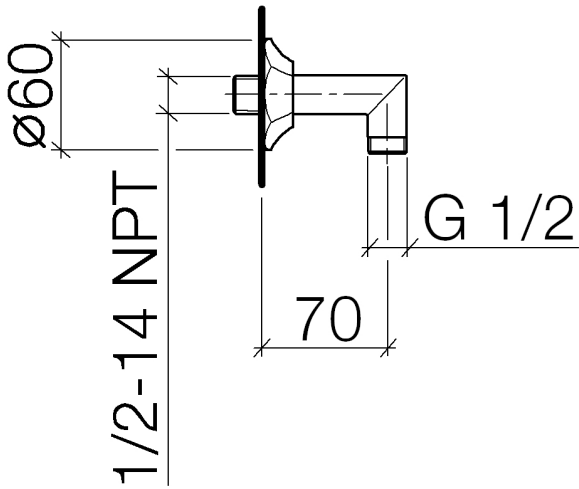

28 450 370

- 1/2" shower outlet
- rosette Ø 60 mm
- 1/2" connection

Intrinsic protection against back flow.

	Platinum	28 450 370-08
	Chrome	28 450 370-00
	Chrome	28 450 370-00 0010
	Brushed Platinum	28 450 370-06
	Brushed Platinum	28 450 370-06 0010
	Platinum	28 450 370-08 0010
	Durabrand (23kt Gold)	28 450 370-09
	Durabrand (23kt Gold)	28 450 370-09 0010
	Brushed Durabrand (23kt Gold)	28 450 370-28
	Brushed Durabrand (23kt Gold)	28 450 370-28 0010
	Brushed Dark Platinum	28 450 370-99
	Brushed Dark Platinum	28 450 370-99 0010

Recommended miscellaneous

- Concealed wall elbow -** 35 085 970 90
- max. recess depth 163 mm
 - min. recess depth 90 mm

28 450 370

Flow rate chart

Certificates

Belgaqua_21-381-
27_7.

28 450 370

Spare parts list

No.	Item Number	Name	Quantity used	Delivery time
1	09 27 37 003-08	rosette	1	40
2	90 14 10 026 00 90	seal	1	2
3	09 11 03 021-08	connection	1	40
4	90 23 01 040 00 90	back-flow preventer	1	2