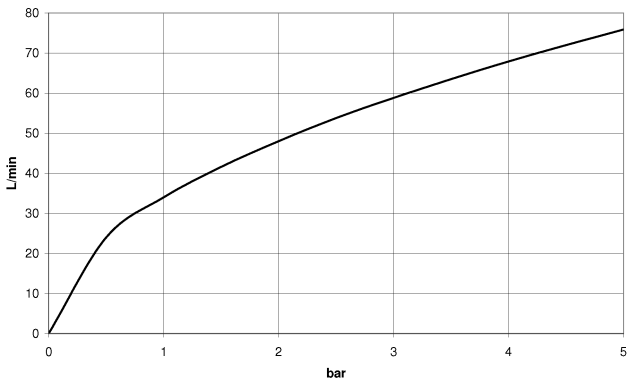

28 450 370

- 1/2" shower outlet
- rosette Ø 60 mm
- 1/2" connection

Intrinsic protection against back flow.

	Platinum	28 450 370-08
	Chrome	28 450 370-00
	Chrome	28 450 370-00 0010
	Brushed Platinum	28 450 370-06
	Brushed Platinum	28 450 370-06 0010
	Platinum	28 450 370-08 0010
	Durabrand (23kt Gold)	28 450 370-09
	Durabrand (23kt Gold)	28 450 370-09 0010
	Brushed Durabrand (23kt Gold)	28 450 370-28
	Brushed Durabrand (23kt Gold)	28 450 370-28 0010
	Brushed Dark Platinum	28 450 370-99
	Brushed Dark Platinum	28 450 370-99 0010

Recommended miscellaneous

- Concealed wall elbow -** 35 085 970 90
- max. recess depth 163 mm
 - min. recess depth 90 mm

28 450 370

Flow rate chart

Certificates

Belgaqua_21-381-
27_7.

28 450 370

Spare parts list

No.	Item Number	Name	Quantity used	Delivery time
1	09 27 37 003-08	rosette	1	40
2	90 14 10 026 00 90	seal	1	2
3	09 11 03 021-08	connection	1	40
4	90 23 01 040 00 90	back-flow preventer	1	2