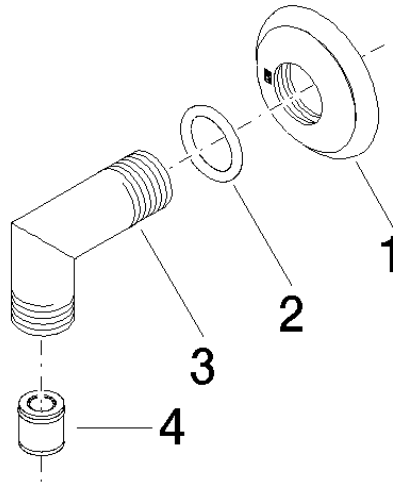

28 450 410

- 1/2" shower outlet
- rosette Ø 55 mm
- 1/2" connection
- WRAS 1809019

Intrinsic protection against back flow.

	Platinum	28 450 410-08
	Chrome	28 450 410-00
	Brushed Platinum	28 450 410-06
	Durabronze (23kt Gold)	28 450 410-09
	Brushed Durabronze (23kt Gold)	28 450 410-28
	Brushed Dark Platinum	28 450 410-99

**Recommended miscellaneous**

- Concealed wall elbow -** 35 085 970 90
- max. recess depth 163 mm
  - min. recess depth 90 mm

28 450 410

mm [inches]

**Flow rate chart**

**Certificates**

Belgaqua\_21-381- WRAS\_1809019.  
27\_7.

### Spare parts list

No.	Item Number	Name	Quantity used	Delivery time
1	09 27 35 003-08	rosette	1	40
2	90 14 10 026 00 90	seal	1	2
3	09 11 03 121-08	connection	1	40
4	90 23 01 141 00 90	back-flow preventer	1	2