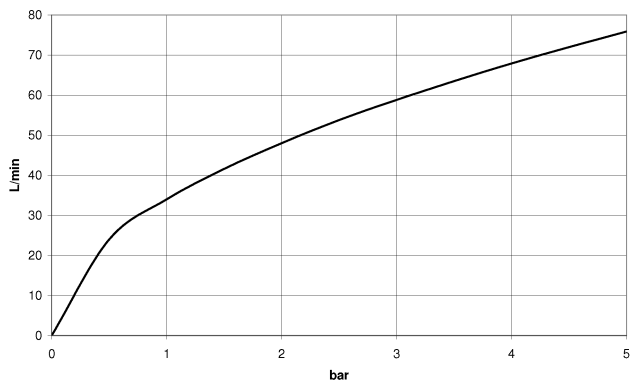

28 450 410

- 1/2" shower outlet
- rosette Ø 55 mm
- 1/2" connection
- WRAS 1809019

Intrinsic protection against back flow.

	Platinum	28 450 410-08
	Chrome	28 450 410-00
	Brushed Platinum	28 450 410-06
	Durabronze (23kt Gold)	28 450 410-09
	Brushed Durabronze (23kt Gold)	28 450 410-28
	Brushed Dark Platinum	28 450 410-99

**Recommended miscellaneous**

- Concealed wall elbow -** 35 085 970 90
- max. recess depth 163 mm
  - min. recess depth 90 mm

28 450 410

mm [inches]

**Flow rate chart**

**Certificates**

Belgaqua\_21-381- WRAS\_1809019.  
27\_7.