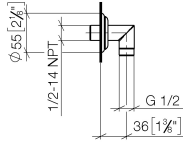

28 450 410

- 1/2" shower outlet
- rosette Ø 55 mm
- 1/2" connection
- WRAS 1809019

Intrinsic protection against back flow.

	Platinum	28 450 410-08
	Chrome	28 450 410-00
	Brushed Platinum	28 450 410-06
	Durabronze (23kt Gold)	28 450 410-09
	Brushed Durabronze (23kt Gold)	28 450 410-28
	Brushed Dark Platinum	28 450 410-99

**Recommended miscellaneous**

- Concealed wall elbow -** 35 085 970 90
- max. recess depth 163 mm
  - min. recess depth 90 mm

28 450 410

mm [inches]

**Flow rate chart**

**Certificates**

Belgaqua\_21-381- WRAS\_1809019.  
27\_7.

### Spare parts list

No.	Item Number	Name	Quantity used	Delivery time
1	09 27 35 003-08	rosette	1	40
2	90 14 10 026 00 90	seal	1	2
3	09 11 03 121-08	connection	1	40
4	90 23 01 141 00 90	back-flow preventer	1	2