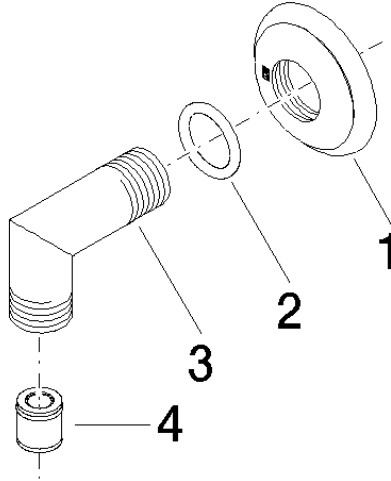

28 450 410

- 1/2" shower outlet
- rosette Ø 55 mm
- 1/2" connection
- WRAS 1809019

Intrinsic protection against back flow.

	Brushed Durabron (23kt Gold)	28 450 410-28
	Chrome	28 450 410-00
	Brushed Platinum	28 450 410-06
	Platinum	28 450 410-08
	Durabron (23kt Gold)	28 450 410-09
	Brushed Dark Platinum	28 450 410-99

Recommended miscellaneous

- Concealed wall elbow -** 35 085 970 90
- max. recess depth 163 mm
 - min. recess depth 90 mm

28 450 410

mm [inches]

Flow rate chart

Certificates

Belgaqua_21-381- WRAS_1809019.
27_7.

28 450 410

Spare parts list

No.	Item Number	Name	Quantity used	Delivery time
1	09 27 35 003-28	rosette	1	60
2	90 14 10 026 00 90	seal	1	2
3	09 11 03 121-28	connection	1	60
4	90 23 01 141 00 90	back-flow preventer	1	2