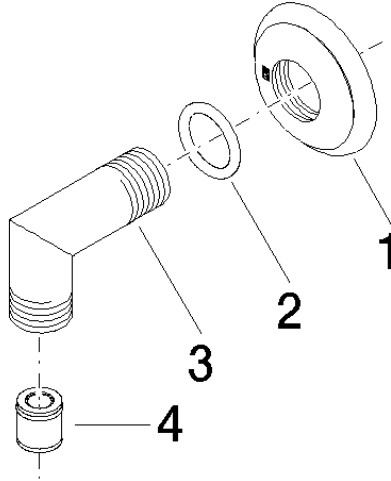

28 450 410

- 1/2" shower outlet
- rosette Ø 55 mm
- 1/2" connection
- WRAS 1809019

Intrinsic protection against back flow.

	Brushed Dark Platinum	28 450 410-99
	Chrome	28 450 410-00
	Brushed Platinum	28 450 410-06
	Platinum	28 450 410-08
	Durabrand (23kt Gold)	28 450 410-09
	Brushed Durabrand (23kt Gold)	28 450 410-28

**Recommended miscellaneous**

**Concealed wall elbow -** 35 085 970 90

- max. recess depth 163 mm
- min. recess depth 90 mm

28 450 410

mm [inches]

### Flow rate chart

### Spare parts list

No.	Item Number	Name	Quantity used	Delivery time
1	09 27 35 003-99	rosette	1	30
2	90 14 10 026 00 90	seal	1	2
3	09 11 03 121-99	connection	1	60
4	90 23 01 141 00 90	back-flow preventer	1	2