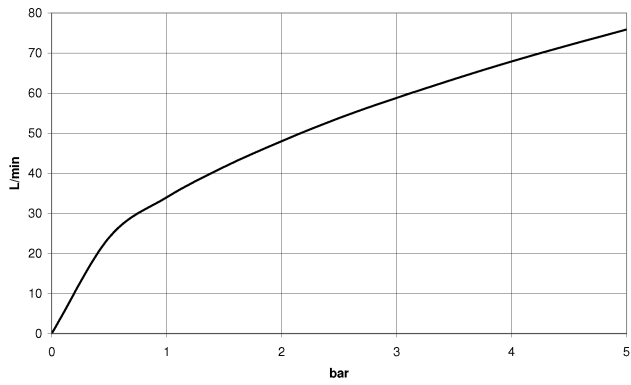

28 450 410

- 1/2" shower outlet
- rosette Ø 55 mm
- 1/2" connection
- WRAS 1809019

Intrinsic protection against back flow.

	Brushed Dark Platinum	28 450 410-99
	Chrome	28 450 410-00
	Brushed Platinum	28 450 410-06
	Platinum	28 450 410-08
	Durabrand (23kt Gold)	28 450 410-09
	Brushed Durabrand (23kt Gold)	28 450 410-28

**Recommended miscellaneous**

**Concealed wall elbow -** 35 085 970 90

- max. recess depth 163 mm
- min. recess depth 90 mm

28 450 410

mm [inches]

### Flow rate chart