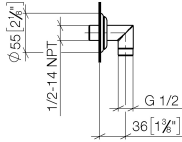

28 450 410

- 1/2" shower outlet
- rosette Ø 55 mm
- 1/2" connection
- WRAS 1809019

Intrinsic protection against back flow.

	Brushed Dark Platinum	28 450 410-99
	Chrome	28 450 410-00
	Brushed Platinum	28 450 410-06
	Platinum	28 450 410-08
	Durabrand (23kt Gold)	28 450 410-09
	Brushed Durabrand (23kt Gold)	28 450 410-28

**Recommended miscellaneous**

**Concealed wall elbow -** 35 085 970 90

- max. recess depth 163 mm
- min. recess depth 90 mm

28 450 410

mm [inches]

### Flow rate chart