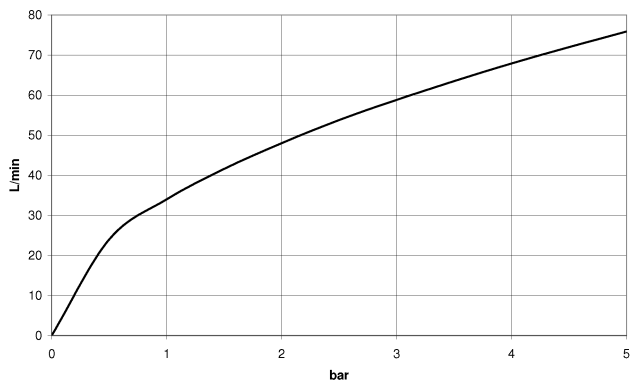

Wall elbow - Brushed Platinum

TARA

28 450 625

- 3/8" shower outlet
- rosette Ø 55 mm
- 1/2" connection

Intrinsic protection against back flow.

Fits: TARA, META

	Brushed Platinum	28 450 625-06
	Chrome	28 450 625-00
	Platinum	28 450 625-08
	Dark Chrome	28 450 625-19
	Light Gold	28 450 625-26
	Brushed Light Gold	28 450 625-27
	Brushed Durabrass (23kt Gold)	28 450 625-28
	Matte Black	28 450 625-33
	Brushed Bronze	28 450 625-42
	Brushed Champagne (22kt Gold)	28 450 625-46
	Champagne (22kt Gold)	28 450 625-47
	Brushed Chrome	28 450 625-93
	Brushed Dark Platinum	28 450 625-99

Recommended miscellaneous

Concealed wall elbow -

35 085 970 90

- max. recess depth 163 mm
- min. recess depth 90 mm

28 450 625

mm [inches]

Flow rate chart

Certificates