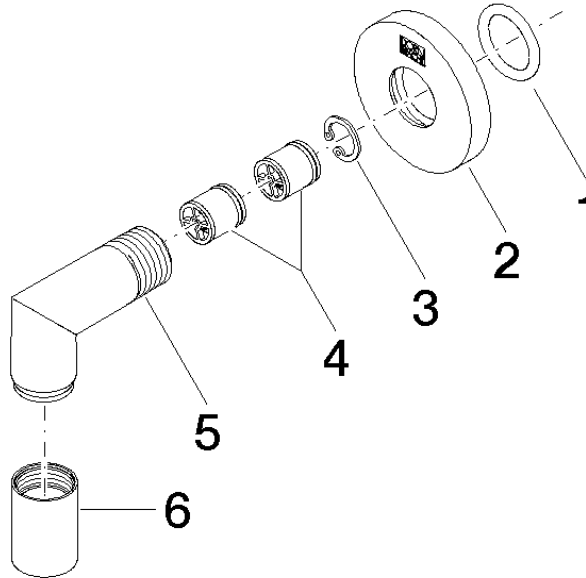

Wall elbow - Brushed Platinum

TARA

28 450 625

- 3/8" shower outlet
- rosette Ø 55 mm
- 1/2" connection

Intrinsic protection against back flow.

Fits: TARA, META

	Brushed Platinum	28 450 625-06
	Chrome	28 450 625-00
	Platinum	28 450 625-08
	Dark Chrome	28 450 625-19
	Light Gold	28 450 625-26
	Brushed Light Gold	28 450 625-27
	Brushed Durabrass (23kt Gold)	28 450 625-28
	Matte Black	28 450 625-33
	Brushed Bronze	28 450 625-42
	Brushed Champagne (22kt Gold)	28 450 625-46
	Champagne (22kt Gold)	28 450 625-47
	Brushed Chrome	28 450 625-93
	Brushed Dark Platinum	28 450 625-99

Recommended miscellaneous

Concealed wall elbow -

35 085 970 90

- max. recess depth 163 mm
- min. recess depth 90 mm

28 450 625

mm [inches]

Flow rate chart

Certificates

IAPMO_4976 (5). WRAS_1811023. Belgaqua_21-381- ACS_20 ACC LY 739.
27_7.

28 450 625

Spare parts list

No.	Item Number	Name	Quantity used	Delivery time
1	90 14 10 026 00 90	seal	1	2
2	09 27 22 503-06	rosette	1	10
3	09 16 01 014 90	ring	1	2
4	90 23 01 141 00 90	back-flow preventer	2	2
6	90 21 02 069 00-06	cover	1	10