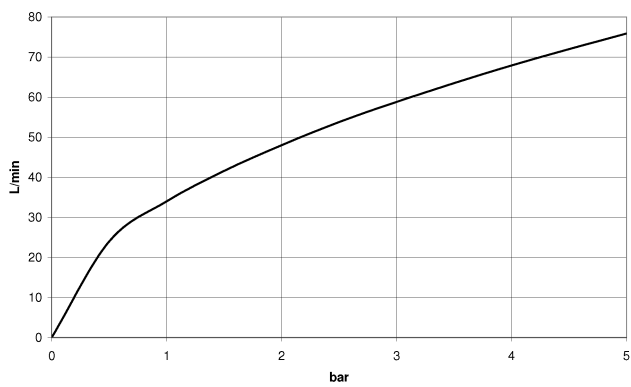

28 450 625

- 3/8" shower outlet
- rosette Ø 55 mm
- 1/2" connection

Intrinsic protection against back flow.

Fits: TARA, META

	Platinum	28 450 625-08
	Chrome	28 450 625-00
	Brushed Platinum	28 450 625-06
	Dark Chrome	28 450 625-19
	Light Gold	28 450 625-26
	Brushed Light Gold	28 450 625-27
	Brushed Durabronze (23kt Gold)	28 450 625-28
	Matte Black	28 450 625-33
	Brushed Bronze	28 450 625-42
	Brushed Champagne (22kt Gold)	28 450 625-46
	Champagne (22kt Gold)	28 450 625-47
	Brushed Chrome	28 450 625-93
	Brushed Dark Platinum	28 450 625-99

Recommended miscellaneous

- Concealed wall elbow -** 35 085 970 90
- max. recess depth 163 mm
 - min. recess depth 90 mm

28 450 625

mm [inches]

Flow rate chart

Certificates

IAPMO_4976 (5). WRAS_1811023. Belgaqua_21-381-27_7. ACS_20 ACC LY 739.