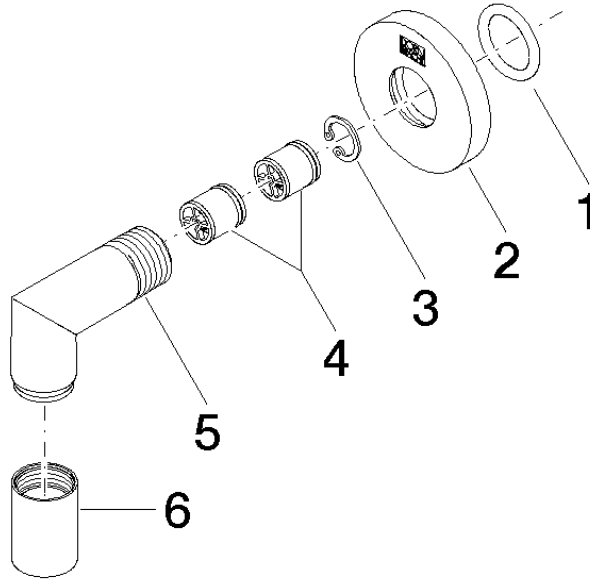

28 450 625

- 3/8" shower outlet
- rosette Ø 55 mm
- 1/2" connection

Intrinsic protection against back flow.

Fits: TARA, META

	Platinum	28 450 625-08
	Chrome	28 450 625-00
	Brushed Platinum	28 450 625-06
	Dark Chrome	28 450 625-19
	Light Gold	28 450 625-26
	Brushed Light Gold	28 450 625-27
	Brushed Durabronze (23kt Gold)	28 450 625-28
	Matte Black	28 450 625-33
	Brushed Bronze	28 450 625-42
	Brushed Champagne (22kt Gold)	28 450 625-46
	Champagne (22kt Gold)	28 450 625-47
	Brushed Chrome	28 450 625-93
	Brushed Dark Platinum	28 450 625-99

Recommended miscellaneous

- Concealed wall elbow -** 35 085 970 90
- max. recess depth 163 mm
 - min. recess depth 90 mm

28 450 625

mm [inches]

Flow rate chart

Certificates

IAPMO_4976 (5). WRAS_1811023. Belgaqua_21-381-27_7. ACS_20 ACC LY 739.

28 450 625

Spare parts list

No.	Item Number	Name	Quantity used	Delivery time
1	90 14 10 026 00 90	seal	1	2
2	09 27 22 503-08	rosette	1	40
3	09 16 01 014 90	ring	1	2
4	90 23 01 141 00 90	back-flow preventer	2	2
5	09 11 03 036-08	connection	1	40
6	90 21 02 069 00-08	cover	1	40