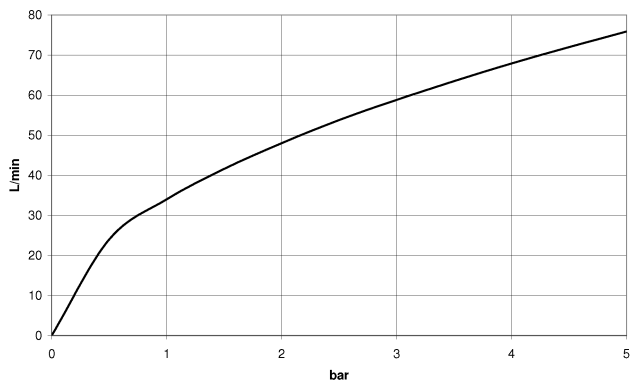

Wall elbow - Light Gold

TARA

28 450 625

- 3/8" shower outlet
- rosette Ø 55 mm
- 1/2" connection

Intrinsic protection against back flow.

Fits: TARA, META

| | | |
|---|-------------------------------------|---------------|
|  | Light Gold | 28 450 625-26 |
|  | Chrome | 28 450 625-00 |
|  | Brushed Platinum | 28 450 625-06 |
|  | Platinum | 28 450 625-08 |
|  | Dark Chrome | 28 450 625-19 |
|  | Brushed Light Gold | 28 450 625-27 |
|  | Brushed Durabronze (23kt Gold) | 28 450 625-28 |
|  | Matte Black | 28 450 625-33 |
|  | Brushed Bronze | 28 450 625-42 |
|  | Brushed Champagne (22kt Gold) | 28 450 625-46 |
|  | Champagne (22kt Gold) | 28 450 625-47 |
|  | Brushed Chrome | 28 450 625-93 |
|  | Brushed Dark Platinum | 28 450 625-99 |

Recommended miscellaneous

- Concealed wall elbow -** 35 085 970 90
- min. recess depth 90 mm
 - max. recess depth 163 mm

28 450 625

mm [inches]

Flow rate chart

28 450 625

Spare parts list

| No. | Item Number | Name | Quantity used | Delivery time |
|-----|--------------------|---------------------|---------------|---------------|
| 1 | 90 14 10 026 00 90 | seal | 1 | 2 |
| 2 | 09 27 22 503-26 | rosette | 1 | 60 |
| 3 | 09 16 01 014 90 | ring | 1 | 2 |
| 4 | 90 23 01 141 00 90 | back-flow preventer | 2 | 2 |
| 5 | 09 11 03 036-26 | connection | 1 | 60 |
| 6 | 90 21 02 069 00-26 | cover | 1 | 30 |