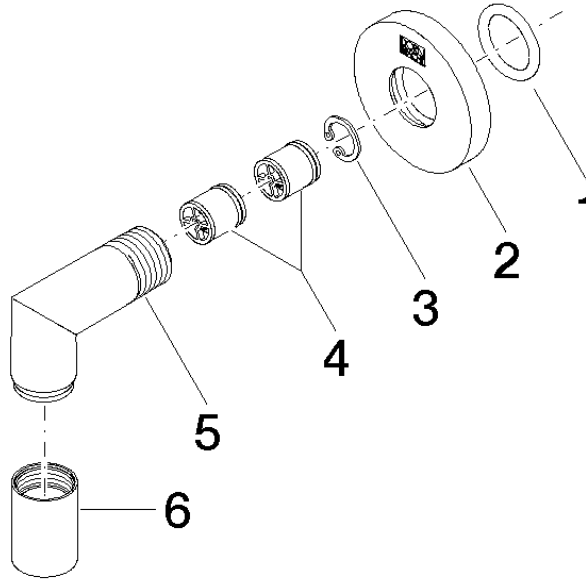

Wall elbow - Light Gold

TARA

28 450 625

- 3/8" shower outlet
- rosette Ø 55 mm
- 1/2" connection

Intrinsic protection against back flow.

Fits: TARA, META

| | | |
|---|-------------------------------------|---------------|
|  | Light Gold | 28 450 625-26 |
|  | Chrome | 28 450 625-00 |
|  | Brushed Platinum | 28 450 625-06 |
|  | Platinum | 28 450 625-08 |
|  | Dark Chrome | 28 450 625-19 |
|  | Brushed Light Gold | 28 450 625-27 |
|  | Brushed Durabronze (23kt Gold) | 28 450 625-28 |
|  | Matte Black | 28 450 625-33 |
|  | Brushed Bronze | 28 450 625-42 |
|  | Brushed Champagne (22kt Gold) | 28 450 625-46 |
|  | Champagne (22kt Gold) | 28 450 625-47 |
|  | Brushed Chrome | 28 450 625-93 |
|  | Brushed Dark Platinum | 28 450 625-99 |

Recommended miscellaneous

- Concealed wall elbow -** 35 085 970 90
- min. recess depth 90 mm
 - max. recess depth 163 mm

28 450 625

mm [inches]

Flow rate chart

28 450 625

Spare parts list

| No. | Item Number | Name | Quantity used | Delivery time |
|-----|--------------------|---------------------|---------------|---------------|
| 1 | 90 14 10 026 00 90 | seal | 1 | 2 |
| 2 | 09 27 22 503-26 | rosette | 1 | 60 |
| 3 | 09 16 01 014 90 | ring | 1 | 2 |
| 4 | 90 23 01 141 00 90 | back-flow preventer | 2 | 2 |
| 5 | 09 11 03 036-26 | connection | 1 | 60 |
| 6 | 90 21 02 069 00-26 | cover | 1 | 30 |