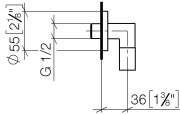

Wall elbow - Light Gold

TARA

28 450 625

- 3/8" shower outlet
- rosette Ø 55 mm
- 1/2" connection

Intrinsic protection against back flow.

Fits: TARA, META

| | | |
|---|-------------------------------------|---------------|
|  | Light Gold | 28 450 625-26 |
|  | Chrome | 28 450 625-00 |
|  | Brushed Platinum | 28 450 625-06 |
|  | Platinum | 28 450 625-08 |
|  | Dark Chrome | 28 450 625-19 |
|  | Brushed Light Gold | 28 450 625-27 |
|  | Brushed Durabronze (23kt Gold) | 28 450 625-28 |
|  | Matte Black | 28 450 625-33 |
|  | Brushed Bronze | 28 450 625-42 |
|  | Brushed Champagne (22kt Gold) | 28 450 625-46 |
|  | Champagne (22kt Gold) | 28 450 625-47 |
|  | Brushed Chrome | 28 450 625-93 |
|  | Brushed Dark Platinum | 28 450 625-99 |

Recommended miscellaneous

- Concealed wall elbow -** 35 085 970 90
- min. recess depth 90 mm
 - max. recess depth 163 mm

28 450 625

mm [inches]

Flow rate chart

28 450 625

Spare parts list

| No. | Item Number | Name | Quantity used | Delivery time |
|-----|--------------------|---------------------|---------------|---------------|
| 1 | 90 14 10 026 00 90 | seal | 1 | 2 |
| 2 | 09 27 22 503-26 | rosette | 1 | 60 |
| 3 | 09 16 01 014 90 | ring | 1 | 2 |
| 4 | 90 23 01 141 00 90 | back-flow preventer | 2 | 2 |
| 5 | 09 11 03 036-26 | connection | 1 | 60 |
| 6 | 90 21 02 069 00-26 | cover | 1 | 30 |