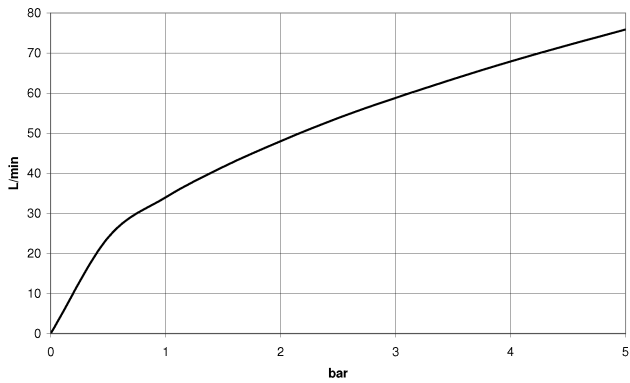

Wall elbow - Brushed Durabronze (23kt Gold)

TARA

28 450 625

- 3/8" shower outlet
- rosette Ø 55 mm
- 1/2" connection
- WRAS 1811023

Intrinsic protection against back flow.

Fits: TARA, META

	Brushed Durabronze (23kt Gold)	28 450 625-28
	Chrome	28 450 625-00
	Brushed Platinum	28 450 625-06
	Platinum	28 450 625-08
	Dark Chrome	28 450 625-19
	Light Gold	28 450 625-26
	Brushed Light Gold	28 450 625-27
	Matte Black	28 450 625-33
	Brushed Bronze	28 450 625-42
	Brushed Champagne (22kt Gold)	28 450 625-46
	Champagne (22kt Gold)	28 450 625-47
	Brushed Chrome	28 450 625-93
	Brushed Dark Platinum	28 450 625-99

Recommended miscellaneous

Concealed wall elbow -

35 085 970 90

- max. recess depth 163 mm
- min. recess depth 90 mm

28 450 625

mm [inches]

Flow rate chart

Codes & Standards