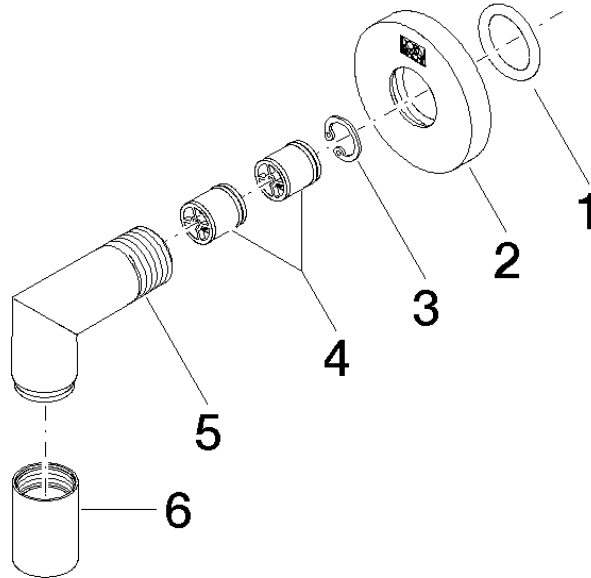

Wall elbow - Brushed Durabronze (23kt Gold)

TARA

28 450 625

- 3/8" shower outlet
- rosette Ø 55 mm
- 1/2" connection
- WRAS 1811023

Intrinsic protection against back flow.

Fits: TARA, META

	Brushed Durabronze (23kt Gold)	28 450 625-28
	Chrome	28 450 625-00
	Brushed Platinum	28 450 625-06
	Platinum	28 450 625-08
	Dark Chrome	28 450 625-19
	Light Gold	28 450 625-26
	Brushed Light Gold	28 450 625-27
	Matte Black	28 450 625-33
	Brushed Bronze	28 450 625-42
	Brushed Champagne (22kt Gold)	28 450 625-46
	Champagne (22kt Gold)	28 450 625-47
	Brushed Chrome	28 450 625-93
	Brushed Dark Platinum	28 450 625-99

EN 1717

Scottish Water
Byelaws

UK Water Supply
Regulations

XP P 41-280

Wall elbow - Brushed Durabronz (23kt Gold)

TARA

28 450 625

Certificates

ACS_20 ACC LY Belgaqua_21-381-2 WRAS_1811

28 450 625

Product version up to 7/6/2018

Product version from 7/6/2018

Wall elbow - Brushed Durabronz (23kt Gold)

TARA

28 450 625

Spare parts list

Product version up to 7/6/2018

Product version from 7/6/2018

No.	Item Number	Name	Quantity used	Delivery time
	90 14 10 026 00 90	seal	7	2