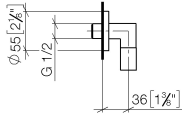

Wall elbow - Brushed Durabronze (23kt Gold)

TARA

28 450 625

- 3/8" shower outlet
- rosette Ø 55 mm
- 1/2" connection
- WRAS 1811023

Intrinsic protection against back flow.

Fits: TARA, META

	Brushed Durabronze (23kt Gold)	28 450 625-28
	Chrome	28 450 625-00
	Brushed Platinum	28 450 625-06
	Platinum	28 450 625-08
	Dark Chrome	28 450 625-19
	Light Gold	28 450 625-26
	Brushed Light Gold	28 450 625-27
	Matte Black	28 450 625-33
	Brushed Bronze	28 450 625-42
	Brushed Champagne (22kt Gold)	28 450 625-46
	Champagne (22kt Gold)	28 450 625-47
	Brushed Chrome	28 450 625-93
	Brushed Dark Platinum	28 450 625-99

Recommended miscellaneous

Concealed wall elbow -

35 085 970 90

- max. recess depth 163 mm
- min. recess depth 90 mm

28 450 625

mm [inches]

Flow rate chart

Codes & Standards

EN 1717

Scottish Water
Byelaws

UK Water Supply
Regulations

XP P 41-280

Wall elbow - Brushed Durabronz (23kt Gold)

TARA

28 450 625

Certificates

Product version up to 7/6/2018

Product version from 7/6/2018

No.	Item Number	Name	Quantity used	Delivery time
	90 14 10 026 00 90	seal	7	2