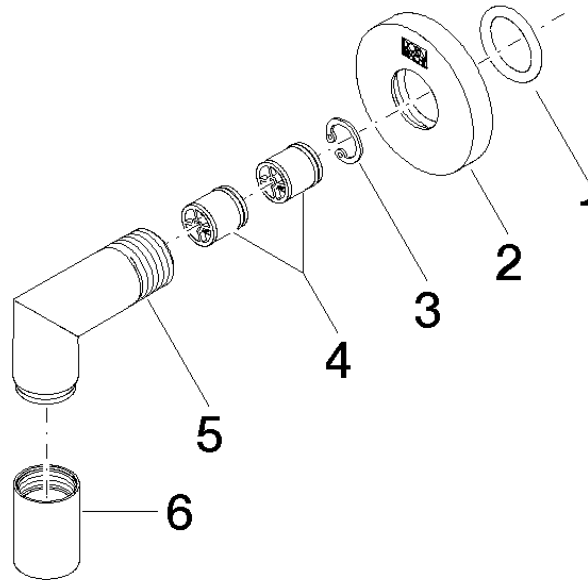

Wall elbow - Matte Black

TARA

28 450 625

- 3/8" shower outlet
- rosette Ø 55 mm
- 1/2" connection

Intrinsic protection against back flow.

Fits: TARA, META

	Matte Black	28 450 625-33
	Chrome	28 450 625-00
	Brushed Platinum	28 450 625-06
	Platinum	28 450 625-08
	Dark Chrome	28 450 625-19
	Light Gold	28 450 625-26
	Brushed Light Gold	28 450 625-27
	Brushed Durabronze (23kt Gold)	28 450 625-28
	Brushed Bronze	28 450 625-42
	Brushed Champagne (22kt Gold)	28 450 625-46
	Champagne (22kt Gold)	28 450 625-47
	Brushed Chrome	28 450 625-93
	Brushed Dark Platinum	28 450 625-99

Recommended miscellaneous

- Concealed wall elbow -** 35 085 970 90
- max. recess depth 163 mm
  - min. recess depth 90 mm

28 450 625

mm [inches]

### Flow rate chart

### Spare parts list

No.	Item Number	Name	Quantity used	Delivery time
1	90 14 10 026 00 90	seal	1	2
2	09 27 22 503-33	rosette	1	30
3	09 16 01 014 90	ring	1	2
4	90 23 01 141 00 90	back-flow preventer	2	2
5	09 11 03 036-33	connection	1	30
6	90 21 02 069 00-33	cover	1	30