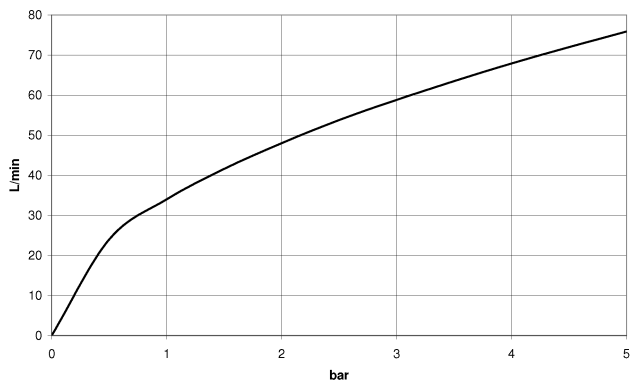

Wall elbow - Matte Black

TARA

28 450 625

- 3/8" shower outlet
- rosette Ø 55 mm
- 1/2" connection

Intrinsic protection against back flow.

Fits: TARA, META

	Matte Black	28 450 625-33
	Chrome	28 450 625-00
	Brushed Platinum	28 450 625-06
	Platinum	28 450 625-08
	Dark Chrome	28 450 625-19
	Light Gold	28 450 625-26
	Brushed Light Gold	28 450 625-27
	Brushed Durabronze (23kt Gold)	28 450 625-28
	Brushed Bronze	28 450 625-42
	Brushed Champagne (22kt Gold)	28 450 625-46
	Champagne (22kt Gold)	28 450 625-47
	Brushed Chrome	28 450 625-93
	Brushed Dark Platinum	28 450 625-99

Recommended miscellaneous

- Concealed wall elbow -** 35 085 970 90
- max. recess depth 163 mm
  - min. recess depth 90 mm

28 450 625

mm [inches]

### Flow rate chart