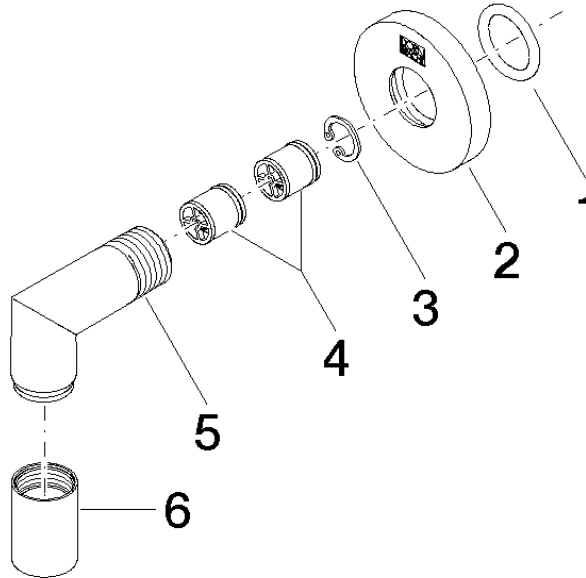

28 450 625

- 3/8" shower outlet
- rosette Ø 55 mm
- 1/2" connection

Intrinsic protection against back flow.

Fits: TARA, META

	Brushed Chrome	28 450 625-93
	Chrome	28 450 625-00
	Brushed Platinum	28 450 625-06
	Platinum	28 450 625-08
	Dark Chrome	28 450 625-19
	Light Gold	28 450 625-26
	Brushed Light Gold	28 450 625-27
	Brushed Durabronze (23kt Gold)	28 450 625-28
	Matte Black	28 450 625-33
	Brushed Bronze	28 450 625-42
	Brushed Champagne (22kt Gold)	28 450 625-46
	Champagne (22kt Gold)	28 450 625-47
	Brushed Dark Platinum	28 450 625-99

28 450 625

mm [inches]

Flow rate chart

Certificates

WRAS_1811023. Belgaqua_21-381- IAPMO_4976 (2). ACS_20 ACC LY 739.
27_7.

28 450 625

Parts for other finishes can be found here: [Chrome](#)

Spare parts list

No.	Item Number	Name	Quantity used	Delivery time
1	90 14 10 026 00 90	seal	1	2
2	09 27 22 503-93	rosette	1	20
3	09 16 01 014 90	ring	1	2
4	90 23 01 141 00 90	back-flow preventer	2	2
5	09 11 03 036-93	connection	1	20
6	90 21 02 069 00-93	cover	1	-