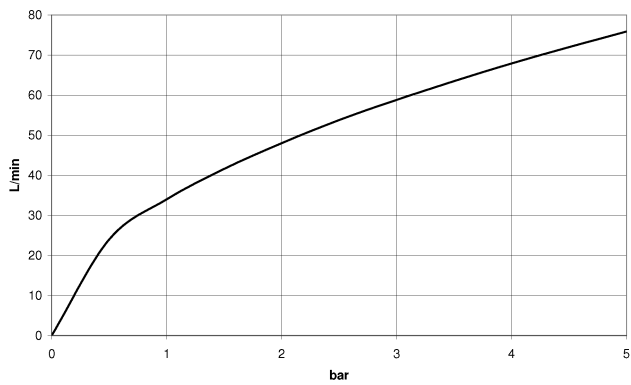

28 450 625

- 3/8" shower outlet
- rosette Ø 55 mm
- 1/2" connection

Intrinsic protection against back flow.

Fits: TARA, META

	Brushed Chrome	28 450 625-93
	Chrome	28 450 625-00
	Brushed Platinum	28 450 625-06
	Platinum	28 450 625-08
	Dark Chrome	28 450 625-19
	Light Gold	28 450 625-26
	Brushed Light Gold	28 450 625-27
	Brushed Durabronze (23kt Gold)	28 450 625-28
	Matte Black	28 450 625-33
	Brushed Bronze	28 450 625-42
	Brushed Champagne (22kt Gold)	28 450 625-46
	Champagne (22kt Gold)	28 450 625-47
	Brushed Dark Platinum	28 450 625-99

28 450 625

mm [inches]

Flow rate chart

Certificates

WRAS_1811023. Belgaqua_21-381- IAPMO_4976 (2). ACS_20 ACC LY 739.
27_7.

28 450 625

Parts for other finishes can be found here: [Chrome](#)

Spare parts list

No.	Item Number	Name	Quantity used	Delivery time
1	90 14 10 026 00 90	seal	1	2
2	09 27 22 503-93	rosette	1	20
3	09 16 01 014 90	ring	1	2
4	90 23 01 141 00 90	back-flow preventer	2	2
5	09 11 03 036-93	connection	1	20
6	90 21 02 069 00-93	cover	1	-