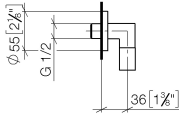

28 450 625

- 3/8" shower outlet
- rosette Ø 55 mm
- 1/2" connection

Intrinsic protection against back flow.

Fits: TARA, META

	Brushed Chrome	28 450 625-93
	Chrome	28 450 625-00
	Brushed Platinum	28 450 625-06
	Platinum	28 450 625-08
	Dark Chrome	28 450 625-19
	Light Gold	28 450 625-26
	Brushed Light Gold	28 450 625-27
	Brushed Durabronze (23kt Gold)	28 450 625-28
	Matte Black	28 450 625-33
	Brushed Bronze	28 450 625-42
	Brushed Champagne (22kt Gold)	28 450 625-46
	Champagne (22kt Gold)	28 450 625-47
	Brushed Dark Platinum	28 450 625-99

28 450 625

mm [inches]

Flow rate chart

Certificates

WRAS_1811023. Belgaqua_21-381- IAPMO_4976 (2). ACS_20 ACC LY 739.
27_7.

28 450 625

Parts for other finishes can be found here: [Chrome](#)

Spare parts list

No.	Item Number	Name	Quantity used	Delivery time
1	90 14 10 026 00 90	seal	1	2
2	09 27 22 503-93	rosette	1	20
3	09 16 01 014 90	ring	1	2
4	90 23 01 141 00 90	back-flow preventer	2	2
5	09 11 03 036-93	connection	1	20
6	90 21 02 069 00-93	cover	1	-