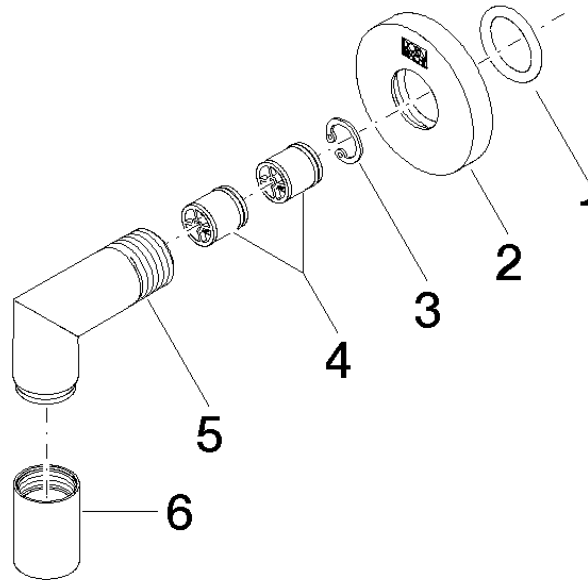

Wall elbow - Brushed Dark Platinum

TARA

28 450 625

- 3/8" shower outlet
- rosette Ø 55 mm
- 1/2" connection

Intrinsic protection against back flow.

Fits: TARA, META

	Brushed Dark Platinum	28 450 625-99
	Chrome	28 450 625-00
	Brushed Platinum	28 450 625-06
	Platinum	28 450 625-08
	Dark Chrome	28 450 625-19
	Light Gold	28 450 625-26
	Brushed Light Gold	28 450 625-27
	Brushed Durabronze (23kt Gold)	28 450 625-28
	Matte Black	28 450 625-33
	Brushed Bronze	28 450 625-42
	Brushed Champagne (22kt Gold)	28 450 625-46
	Champagne (22kt Gold)	28 450 625-47
	Brushed Chrome	28 450 625-93

Recommended miscellaneous

- Concealed wall elbow -** 35 085 970 90
- max. recess depth 163 mm
 - min. recess depth 90 mm

28 450 625

mm [inches]

Flow rate chart

Certificates

WRAS_1811023. Belgaqua_21-381- ACS_20 ACC LY 739. IAPMO_4976 (4).
27_7.

28 450 625

Spare parts list

No.	Item Number	Name	Quantity used	Delivery time
1	90 14 10 026 00 90	seal	1	2
2	09 27 22 503-99	rosette	1	30
3	09 16 01 014 90	ring	1	2
4	90 23 01 141 00 90	back-flow preventer	2	2
5	09 11 03 036-99	connection	1	30
6	90 21 02 069 00-99	cover	1	30