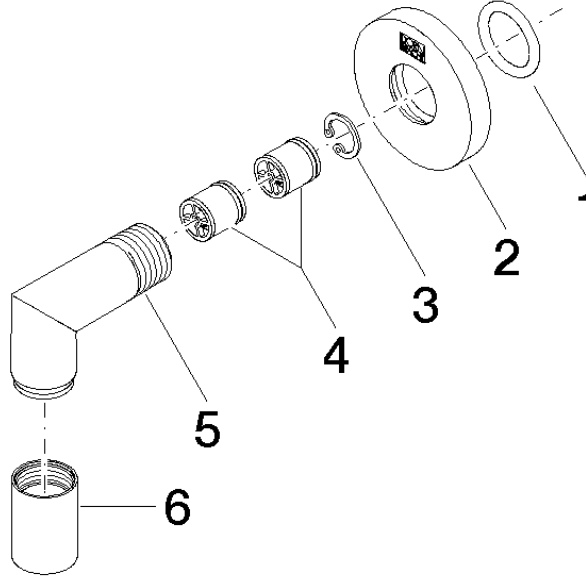

EDITION PRO Wall elbow - Matte Black

28 450 626

- 3/8" shower outlet
- rosette Ø 55 mm
- 1/2" connection

Intrinsic protection against back flow.

	Matte Black	28 450 626-33
	Chrome	28 450 626-00
	Brushed Chrome	28 450 626-93

EDITION PRO Wall elbow - Matte Black

28 450 626

mm [inches]

Certificates

WRAS_1811077. Belgaqua_21-381-
27_7.

EDITION PRO Wall elbow - Matte Black

28 450 626

Parts for other finishes can be found here: [Chrome](#)

Spare parts list

No.	Item Number	Name	Quantity used	Delivery time
1	90 14 10 026 00 90	seal	1	2
2	09 27 22 503-33	rosette	1	30
3	09 16 01 014 90	ring	1	2
4	90 23 01 141 00 90	back-flow preventer	1	2
5	09 11 03 036-33	connection	1	30
6	90 21 02 069 00-33	cover	1	30