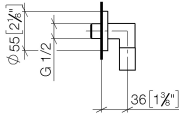

EDITION PRO Wall elbow - Matte Black

28 450 626

- 3/8" shower outlet
- rosette Ø 55 mm
- 1/2" connection

Intrinsic protection against back flow.

	Matte Black	28 450 626-33
	Chrome	28 450 626-00
	Brushed Chrome	28 450 626-93

EDITION PRO Wall elbow - Matte Black

28 450 626

mm [inches]

Certificates

WRAS_1811077. Belgaqua_21-381-
27_7.

EDITION PRO Wall elbow - Matte Black

28 450 626

Parts for other finishes can be found here: [Chrome](#)

Spare parts list

No.	Item Number	Name	Quantity used	Delivery time
1	90 14 10 026 00 90	seal	1	2
2	09 27 22 503-33	rosette	1	30
3	09 16 01 014 90	ring	1	2
4	90 23 01 141 00 90	back-flow preventer	1	2
5	09 11 03 036-33	connection	1	30
6	90 21 02 069 00-33	cover	1	30