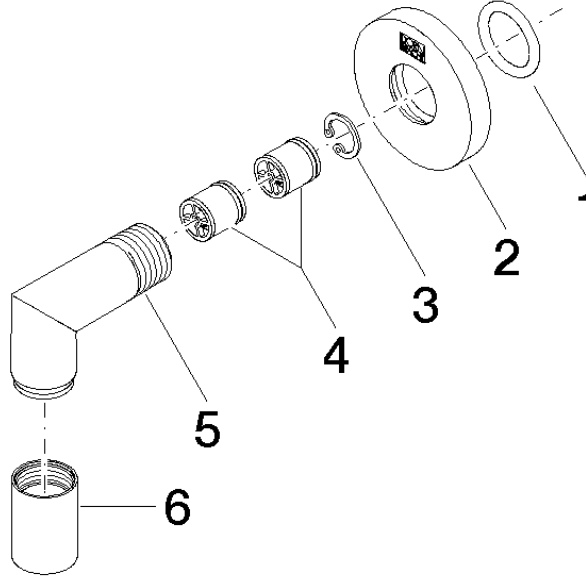

EDITION PRO Wall elbow - Brushed Chrome

28 450 626

- 3/8" shower outlet
- rosette Ø 55 mm
- 1/2" connection

Intrinsic protection against back flow.

	Brushed Chrome	28 450 626-93
	Chrome	28 450 626-00
	Matte Black	28 450 626-33

EDITION PRO Wall elbow - Brushed Chrome

28 450 626

mm [inches]

Certificates

WRAS_1811077. Belgaqua_21-381-27_7.

EDITION PRO Wall elbow - Brushed Chrome

28 450 626

Parts for other finishes can be found here: [Chrome](#)

Spare parts list

No.	Item Number	Name	Quantity used	Delivery time
1	90 14 10 026 00 90	seal	1	2
2	09 27 22 503-93	rosette	1	20
3	09 16 01 014 90	ring	1	2
4	90 23 01 141 00 90	back-flow preventer	1	2
5	09 11 03 036-93	connection	1	20
6	90 21 02 069 00-93	cover	1	-