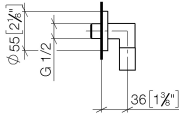

EDITION PRO Wall elbow - Brushed Chrome

28 450 626

- 3/8" shower outlet
- rosette Ø 55 mm
- 1/2" connection

Intrinsic protection against back flow.

	Brushed Chrome	28 450 626-93
	Chrome	28 450 626-00
	Matte Black	28 450 626-33

EDITION PRO Wall elbow - Brushed Chrome

28 450 626

mm [inches]

Certificates

WRAS_1811077. Belgaqua_21-381-27_7.

EDITION PRO Wall elbow - Brushed Chrome

28 450 626

Parts for other finishes can be found here: [Chrome](#)

Spare parts list

No.	Item Number	Name	Quantity used	Delivery time
1	90 14 10 026 00 90	seal	1	2
2	09 27 22 503-93	rosette	1	20
3	09 16 01 014 90	ring	1	2
4	90 23 01 141 00 90	back-flow preventer	1	2
5	09 11 03 036-93	connection	1	20
6	90 21 02 069 00-93	cover	1	-