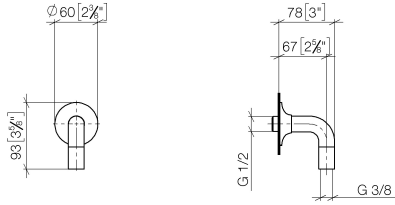

28 450 809

- 3/8" shower outlet
- rosette Ø 60 mm
- 1/2" connection

Intrinsic protection against back flow.

	Brushed Platinum	28 450 809-06
	Chrome	28 450 809-00
	Platinum	28 450 809-08
	Dark Chrome	28 450 809-19
	Brushed Durabronze (23kt Gold)	28 450 809-28
	Brushed Bronze	28 450 809-42
	Brushed Champagne (22kt Gold)	28 450 809-46
	Champagne (22kt Gold)	28 450 809-47
	Brushed Dark Platinum	28 450 809-99

Recommended miscellaneous

Concealed wall elbow -

- max. recess depth 163 mm
- min. recess depth 90 mm

35 085 970 90

28 450 809

mm [inches]

Flow rate chart

Certificates

WRAS_1810006. Belgaqua_22_280_2 IAPMO_4976 (4).
7_7.

28 450 809

Spare parts list

No.	Item Number	Name	Quantity used	Delivery time
1	90 27 80 021 00-06	rosette	1	10
2	09 16 01 014 90	ring	1	2
3	90 23 01 040 00 90	back-flow preventer	2	2
4	09 11 03 123-06	connection	1	10
5	90 21 02 069 00-06	cover	1	10