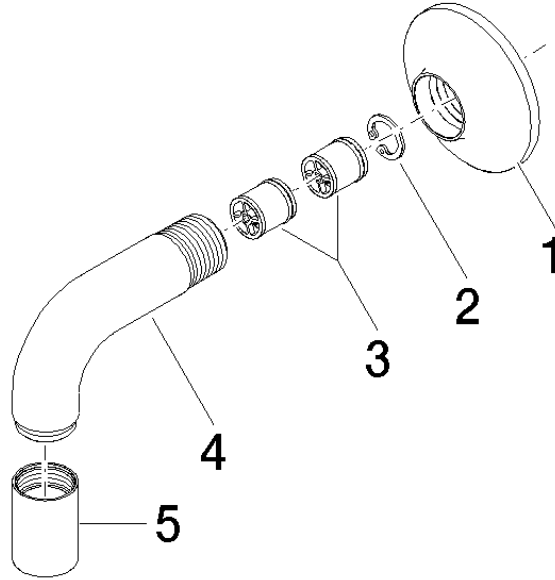

28 450 809

- 3/8" shower outlet
- rosette Ø 60 mm
- 1/2" connection

Intrinsic protection against back flow.

	Brushed Platinum	28 450 809-06
	Chrome	28 450 809-00
	Platinum	28 450 809-08
	Dark Chrome	28 450 809-19
	Brushed Durabronze (23kt Gold)	28 450 809-28
	Brushed Bronze	28 450 809-42
	Brushed Champagne (22kt Gold)	28 450 809-46
	Champagne (22kt Gold)	28 450 809-47
	Brushed Dark Platinum	28 450 809-99

Recommended miscellaneous

Concealed wall elbow -

- max. recess depth 163 mm
- min. recess depth 90 mm

35 085 970 90

28 450 809

mm [inches]

Flow rate chart

Certificates

WRAS_1810006. Belgaqua_22_280_2 IAPMO_4976 (4).
7_7.

28 450 809

Spare parts list

No.	Item Number	Name	Quantity used	Delivery time
1	90 27 80 021 00-06	rosette	1	10
2	09 16 01 014 90	ring	1	2
3	90 23 01 040 00 90	back-flow preventer	2	2
4	09 11 03 123-06	connection	1	10
5	90 21 02 069 00-06	cover	1	10