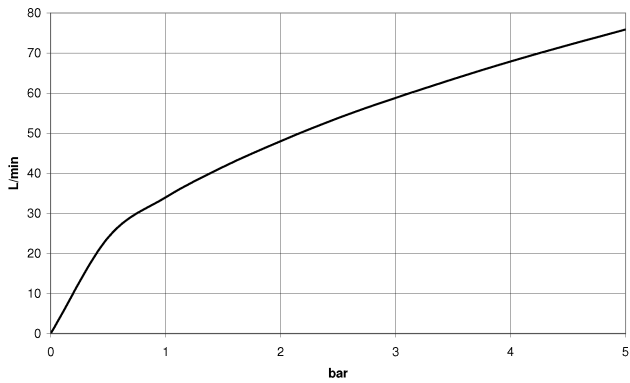

28 450 809

- 3/8" shower outlet
- rosette Ø 60 mm
- 1/2" connection

Intrinsic protection against back flow.

	Platinum	28 450 809-08
	Chrome	28 450 809-00
	Brushed Platinum	28 450 809-06
	Dark Chrome	28 450 809-19
	Brushed Durabronze (23kt Gold)	28 450 809-28
	Brushed Bronze	28 450 809-42
	Brushed Champagne (22kt Gold)	28 450 809-46
	Champagne (22kt Gold)	28 450 809-47
	Brushed Dark Platinum	28 450 809-99

Recommended miscellaneous

Concealed wall elbow -

- max. recess depth 163 mm
- min. recess depth 90 mm

35 085 970 90

28 450 809

mm [inches]

Flow rate chart

Certificates