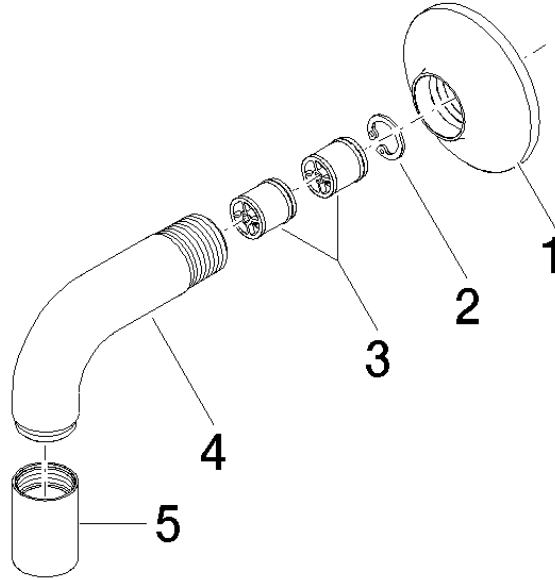

28 450 809

- 3/8" shower outlet
- rosette Ø 60 mm
- 1/2" connection

Intrinsic protection against back flow.

	Platinum	28 450 809-08
	Chrome	28 450 809-00
	Brushed Platinum	28 450 809-06
	Dark Chrome	28 450 809-19
	Brushed Durabronze (23kt Gold)	28 450 809-28
	Brushed Bronze	28 450 809-42
	Brushed Champagne (22kt Gold)	28 450 809-46
	Champagne (22kt Gold)	28 450 809-47
	Brushed Dark Platinum	28 450 809-99

Recommended miscellaneous

Concealed wall elbow -

- max. recess depth 163 mm
- min. recess depth 90 mm

35 085 970 90

28 450 809

mm [inches]

Flow rate chart

Certificates

WRAS_1810006. Belgaqua_22_280_2 IAPMO_4976 (2).
7_7.

28 450 809

Spare parts list

No.	Item Number	Name	Quantity used	Delivery time
1	90 27 80 021 00-08	rosette	1	40
2	09 16 01 014 90	ring	1	2
3	90 23 01 040 00 90	back-flow preventer	2	2
4	09 11 03 123-08	connection	1	40
5	90 21 02 069 00-08	cover	1	40