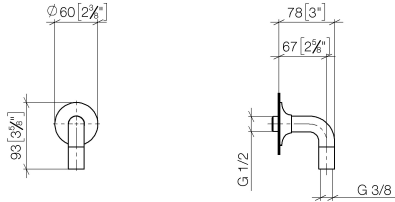

28 450 809

- 3/8" shower outlet
- rosette Ø 60 mm
- 1/2" connection

Intrinsic protection against back flow.

	Platinum	28 450 809-08
	Chrome	28 450 809-00
	Brushed Platinum	28 450 809-06
	Dark Chrome	28 450 809-19
	Brushed Durabronze (23kt Gold)	28 450 809-28
	Brushed Bronze	28 450 809-42
	Brushed Champagne (22kt Gold)	28 450 809-46
	Champagne (22kt Gold)	28 450 809-47
	Brushed Dark Platinum	28 450 809-99

Recommended miscellaneous

Concealed wall elbow -

- max. recess depth 163 mm
- min. recess depth 90 mm

35 085 970 90

28 450 809

mm [inches]

Flow rate chart

Certificates

WRAS_1810006. Belgaqua_22_280_2 IAPMO_4976 (2).
7_7.

28 450 809

Spare parts list

No.	Item Number	Name	Quantity used	Delivery time
1	90 27 80 021 00-08	rosette	1	40
2	09 16 01 014 90	ring	1	2
3	90 23 01 040 00 90	back-flow preventer	2	2
4	09 11 03 123-08	connection	1	40
5	90 21 02 069 00-08	cover	1	40