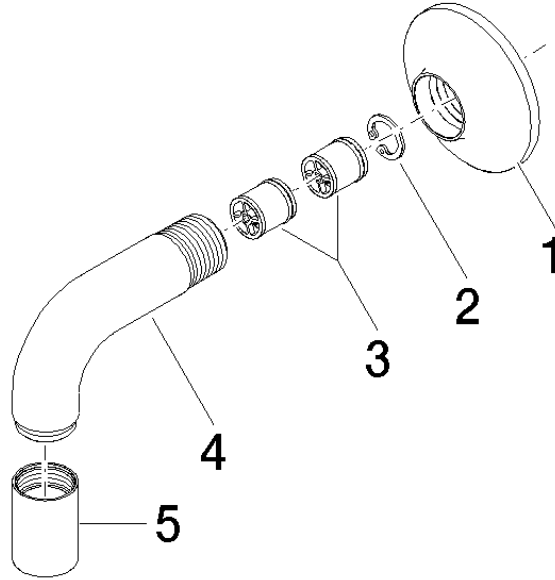

28 450 809

- 3/8" shower outlet
- rosette Ø 60 mm
- 1/2" connection

Intrinsic protection against back flow.

|   |                                |               |
|---|--------------------------------|---------------|
|  | Brushed Durabronze (23kt Gold) | 28 450 809-28 |
|  | Chrome                         | 28 450 809-00 |
|  | Brushed Platinum               | 28 450 809-06 |
|  | Platinum                       | 28 450 809-08 |
|  | Dark Chrome                    | 28 450 809-19 |
|  | Brushed Bronze                 | 28 450 809-42 |
|  | Brushed Champagne (22kt Gold)  | 28 450 809-46 |
|  | Champagne (22kt Gold)          | 28 450 809-47 |
|  | Brushed Dark Platinum          | 28 450 809-99 |

Recommended miscellaneous

- Concealed wall elbow -** 35 085 970 90
- max. recess depth 163 mm
  - min. recess depth 90 mm

28 450 809

mm [inches]

Flow rate chart

Certificates

WRAS\_1810006. Belgaqua\_22\_280\_2  
7\_7.

### Spare parts list

| No. | Item Number        | Name                | Quantity used | Delivery time |
|-----|--------------------|---------------------|---------------|---------------|
| 1   | 90 27 80 021 00-28 | rosette             | 1             | 20            |
| 2   | 09 16 01 014 90    | ring                | 1             | 2             |
| 3   | 90 23 01 040 00 90 | back-flow preventer | 2             | 2             |
| 4   | 09 11 03 123-28    | connection          | 1             | 20            |
| 5   | 90 21 02 069 00-28 | cover               | 1             | 20            |